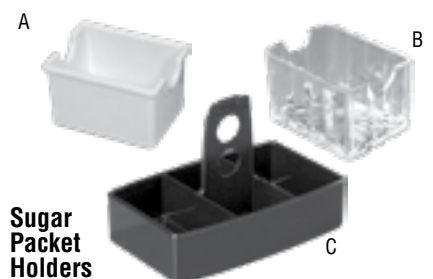

Sugar Packet Holders
A. One Compartment
360658 - Black. Case of 12. **$13.99/cs**
360659 - Clear. Case of 12. **$13.99/cs**
360660 - White. Case of 12. **$13.99/cs**
B. One Compartment
204549 - Crystallite **$5.39/ea**
C. Two Compartment with S&P Pockets
204455 - Black **$6.89/ea**

Wire Condiment Holder

LA1002 - Salt and pepper or sugar Packet caddies not included **$4.49**

Brown Condiment Organizers

KX8628 - 2 compartment. 9 1/2" x 5 1/2" x 16 1/8" **$19.99**
KX8627 - 3 compartment. 13 3/4" x 5 1/2" x 20 1/2" **$29.99**
KX8626 - 4 compartment. 9 1/2" x 11" x 16 1/8" **$31.99**
KX8625 - 6 compartment. 9 1/2" x 16 1/2" x 16 1/8" **$42.99**

Six Bin Self-Serve Condiment Organizer

For condiments or supplies. Brown. 17"W x 18"L x 9 1/2"H. **LA1062** **$79.19**

Sauce and Votive Cups

Stainless steel. Case of 12. **360357** - 2 1/2 oz. **1 DOZEN $6.99**

Browne

1 1/2 oz Sauce Cup
BW1500 - Stainless steel, 12 pack **$4.99**