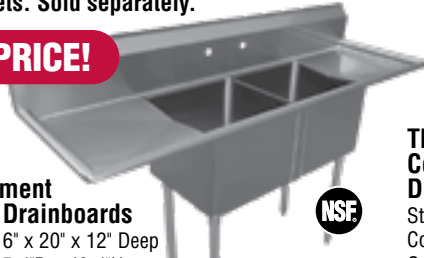

Two Compartment with Two 18" Drainboards
Compartments: 16" x 20" x 12" Deep
Overall: 68"W x 25 1/2"D x 43 3/4"H
PA0012

$549