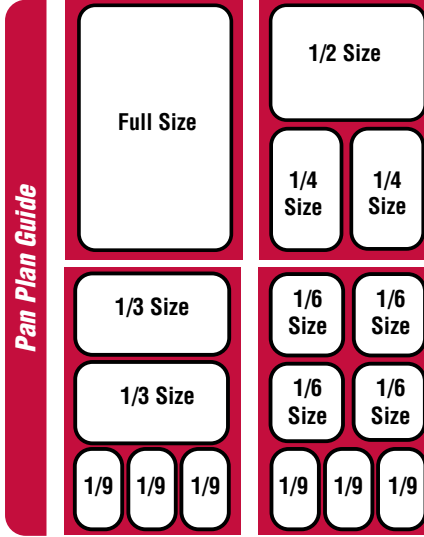

Our Restaurant Experienced Product Specialists are here to help. Call, chat or visit our warehouse stores for help

Stainless Steel Bain Maries

- 360125 - 1 1/4 qt. $4.99
- 360200 - 2 qt. $5.99
- 360350 - 3 1/2 qt. $8.49
- 360425 - 4 1/4 qt. $10.99
- 360600 - 6 qt. $13.49
- 360825 - 8 qt. $17.99

Covers

- 361250 - For 1 1/4 qt. $2.99
- 362000 - For 2 qt. $4.19
- 363500 - For 3 1/2 qt. $4.59
- 364250 - For 4 1/4 qt. $4.79
- 360601 - For 6 qt. $6.49
- 360826 - For 8 1/4 qt. $6.69

Stainless Steel Vegetable Insets

- 362500 - 2 1/2 qt. $9.29
- 360400 - 4 qt. $14.49
- 360700 - 7 qt. $18.29
- 360110 - 11 qt. $24.09

Slotted Inset Lids

- 360071 - For 2 1/2 qt. $3.39
- 360401 - For 4 qt. $4.99
- 360701 - For 7 qt. $5.89
- 360111 - For 11 qt. $8.39

Stainless Steel Hinged Inset Covers

- 410085 - For 7 1/4 qt., slotted $9.09
- 410105 - For 11 qt., slotted $12.09

Food Rotation Labels
1" x 1". Space to write date. Easily removable. English, Spanish and French on label. Roll of 1,000 labels.

- RP0101 - Monday $11.99
- RP0102 - Tuesday $11.99
- RP0103 - Wednesday $11.99
- RP0104 - Thursday $11.99
- RP0105 - Friday $11.99
- RP0106 - Saturday $11.99
- RP0107 - Sunday $11.99

Roll Label Dispenser

- AJ1000 - Dispenser only $17.99
- AJ1007 - Starter kit. Dispenser with 7 rolls - one for each day. **$42.99**

Dissolvable Labels

- RP0200 - 2" x 3", 250 per box $37.79

Washable Marker

- AV9101 - Black $4.39