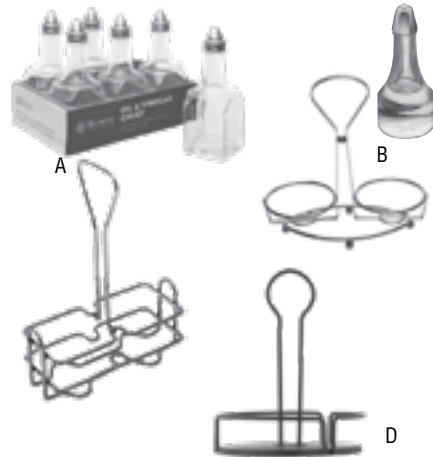

Oil & Vinegar Cruets and Racks
A. BW1501 - 6 oz. square glass, pk of 6 **$8.99**
A. 364230 - Rack for square cruets **$6.99**
B. 800608 - 8 oz. round glass **$4.99**
B. 800609 - Rack for round cruets **$14.99**

D. Round Versa Rack
800609B - 7 3/4" Diam. x 10 1/4" High **$7.99**