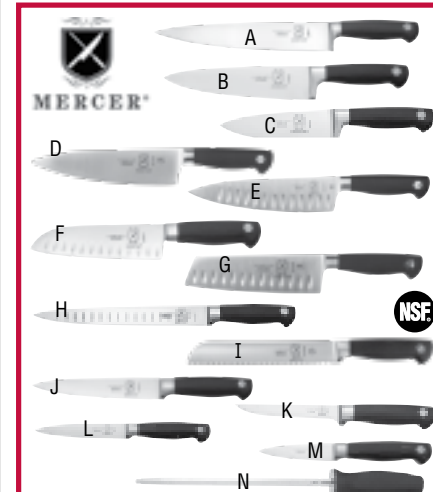

Genesis Knives

- Ergonomic Santoprene® handle offers superior comfort
- Full tang
- High-carbon stainless steel German cutlery
- Limited lifetime warranty
- A. MC2061 - 10" Chef's **\$43.29**
- B. MC2060 - 8" Chef's **\$38.59**
- C. MC2066 - 6" Chef's **\$36.19**
- D. MC2107 - 8" Chef's, short bolster **\$40.79**
- E. MC2177 - 8" Chef's, granton edge, short bolster **\$43.29**
- F. MC2070 - 7" Santoku, granton edge **\$38.59**
- G. MC2106 - 7" Nakiri, granton edge **\$49.09**
- H. MC2103 - 10" Carving, granton edge **\$41.99**
- I. MC2050 - 8" Bread - wavy edge **\$30.09**
- J. MC2030 - 7" Flexible fillet **\$30.09**
- K. MC2010 - 6" Stiff boning **\$30.09**
- L. MC2040 - 5" Utility **\$22.89**
- M. MC2000 - 3 1/2" Paring **\$19.39**
- N. MC1009 - 10" Sharpening steel **\$19.89**