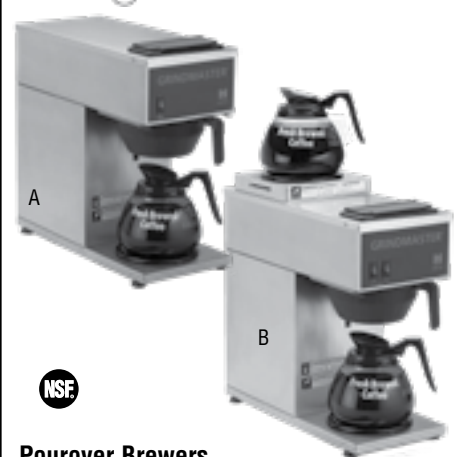

Pourover Brewers

1. All stainless steel. Requires no plumbing. 1.2 gallon capacity. Coffee pots not included. 120V.
2. **A. 160006 - 1 bottom warmer** **$275**
   - **B. 160007 - 1 top, 1 bottom warmer** **$285**

French Press

1. 18/8 stainless steel and Pyrex® glass construction. 2-3 hour heat retention. **$34.99**
2. **IA0004 - 20 oz.**