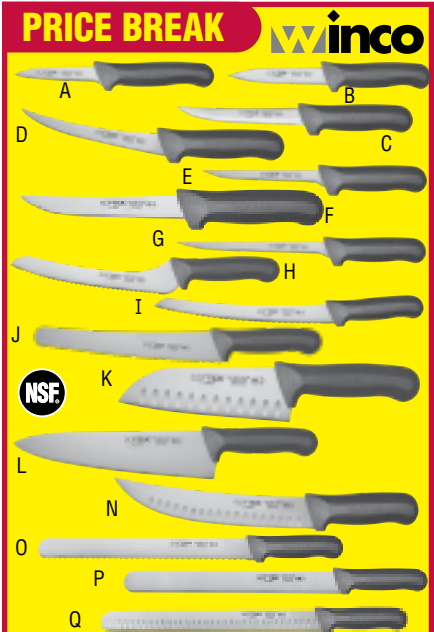

Soft Tek Soft Grip Handle Knives

- Non-slip soft grip
- German high-carbon steel
- Finger guard on handle
- A. LA6350 - 3 1/4" Paring two pack **$6.99**
- B. LA6351 - 3 1/2" Serrated paring two pack **$6.99**
- C. LA6352 - 5 1/2" Utility **$4.19**
- D. LA6353 - 6" Curved boning **$6.99**
- E. LA6354 - 6" Narrow boning **$6.99**
- F. LA6355 - 6" Wide boning **$6.99**
- G. LA6356 - 8" Flex fish **$8.49**
- H. LA6357 - 9" Offset bread **$8.99**
- I. LA6358 - 9 1/2" Bread **$7.99**
- J. LA6359 - 10" Wide bread and pastry **$9.99**
- K. LA6360 - 7" Santoku **$9.99**
- L. LA6361 - 8" Cook's **$9.99**
- L. LA6362 - 10" Cook's **$11.99**
- N. LA6363 - 10" Hollow ground cimenter **$13.49**
- O. LA6364 - 12" Wavy edge slicer **$7.49**
- P. LA6365 - 12" Roast beef slicer **$9.49**
- Q. LA6366 - 14" Hollow ground wide slicer **$10.99**