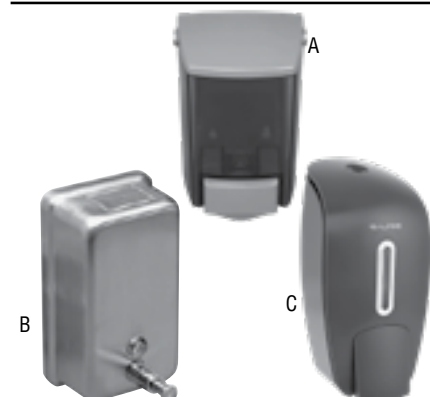

Liquid Soap Dispensers
A. AF0130 - Clear see-thru. 30 oz. **$18.99**
A. AF0146 - Clear see-thru. 46 oz. **$28.99**
B. 210444 - Stainless steel. 40 oz. **$39.99**
C. 070425 - Gray ABS with sight window. 27 oz. **$28.99**