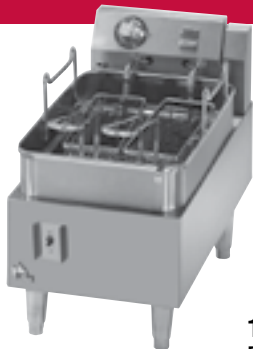

15 lb. Fryer
A. BA0515 - Narrow profile. 208/240V. 5,750W. 12"W x 24"D x 16 3/4"H.

$1,707
CALL FOR DETAILS