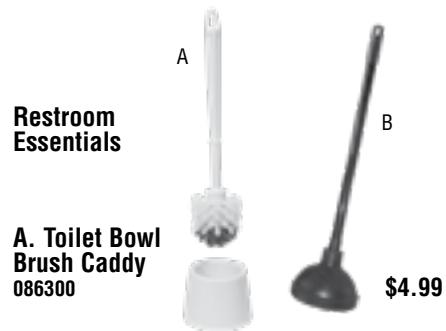

Restroom Essentials
A. Toilet Bowl Brush Caddy 086300 **$4.99**
B. Toilet Plunger 084740 **$6.99**