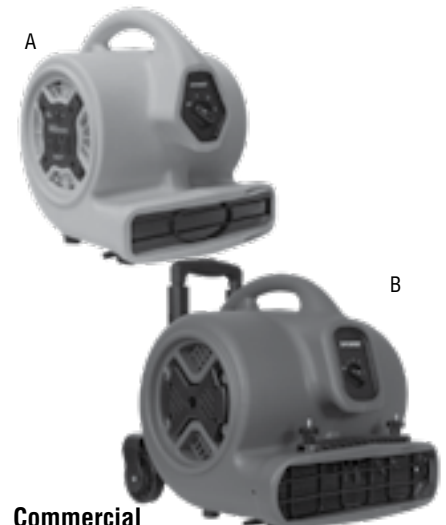

Commercial Air Movers
A. XP0003 - 1/5 HP, 800 CFM, 2 Amps, 4 positions, 3 speeds. Mini air mover w/daisy chain. 120V. **$95**
XP0002 - 1/2 HP, 2,800 CFM, 5.0A, 3 positions, 3 speeds. Air mover w/telescopic handle & wheels. 120V. **$219**
One-year warranty

We Make It Easy!
CALL 800-235-3325
VISIT Our Warehouse Stores
SHOP equipppers.com

Curtron Products
a division of TML LLC
Air Curtains
see equipppers.com for details