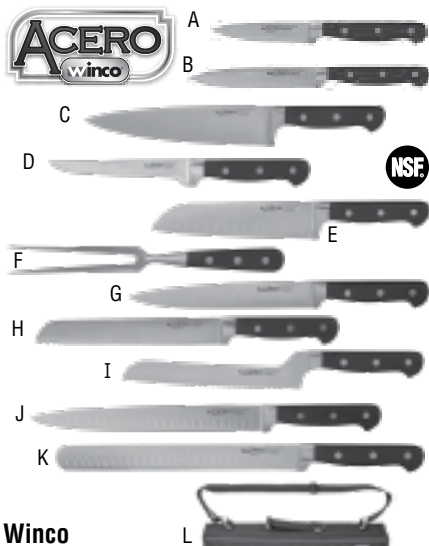

Winco Cutlery

1. Black handle. German high carbon steel. Full tang.
- A. LA0400 - 3 1/2" Paring **$10.39**
  - B. LA0401 - 5" Utility **$13.39**
  - C. LA0402 - 6" Chef **$22.19**
  - D. LA0403 - 6" Boning **$14.89**
  - E. LA0404 - 7" Santoku **$22.29**
  - F. LA0405 - 12" Carving fork **$20.69**
  - C. LA0406 - 8" Chef **$25.29**
  - G. LA0407 - 8" Slicer **$20.89**
  - H. LA0408 - 8" Bread **$20.89**
  - I. LA0409 - 8" Offset bread **$22.19**
  - J. LA0410 - 10" Chef **$28.19**
  - J. LA0411 - 10" Granton edge slicer **$28.19**
  - K. LA0412 - 10" Granton edge fish/roast **$28.19**
  - C. LA0413 - 12" Chef **$31.19**
  - C. LA0144 - 8" Chef, hollow ground **$28.59**
  - C. LA0145 - 10" Chef, hollow ground **$31.39**
  - L. LA0394 - 11-slot knife bag **$37.49**