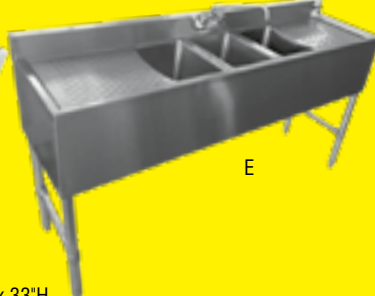

E. PA1863 - 72"W x 18 3/4"D x 33"H. 3 compartment, two 19" drainboards. 10" deep bowls **$578⁹⁹**