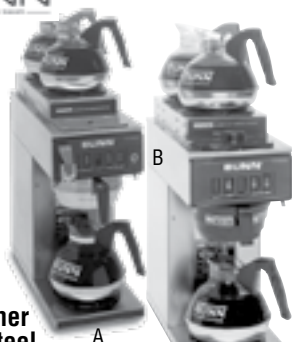

CARLISLE

Clear Plastic Decanter
1/4 liter (8.5 oz) capacity
209999 **\$4.99**

Bunn — The Best Results are in the Cup.

Pourover Coffee Brewers

- A. 120002 - Two burner, 120V**
Decanters sold separately **\$379.00**
 - B. 120003 - Three burner, 120V**
Decanters sold separately **\$530.00**
 - C. 120005 - Low profile pourover**
coffee brewer. 3 warmer 3.8 gal/hr. **\$502.00**
- 124107 - Bunn replacement brewer basket \$12.99**