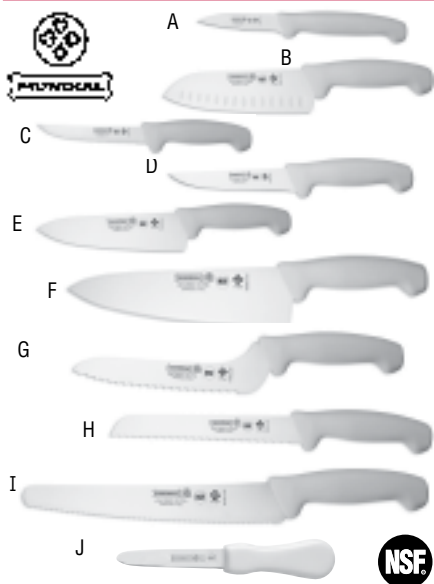

Mundial 3800 Series Cutlery

Stain-free Japanese steel. High-carbon for long life. Sanitized handle.

- A. 931014 - 3 1/4" Paring **$3.39**
- B. 931015 - 7" Hollow edge santoku **$14.99**
- C. 931016 - 6" serrated utility **$7.99**
- D. 931017 - 6" Boning **$8.99**
- E. 931018 - 8" Chef's **$14.99**
- F. 931019 - 10" Chef's **$16.99**
- G. 931020 - 8" Offset serrated sandwich **$9.99**
- H. 931021 - 8" Serrated slicer **$10.99**
- I. 931022 - 10" Curved serrated bread **$11.99**
- J. 931023 - 4" Oyster knife **$9.99**