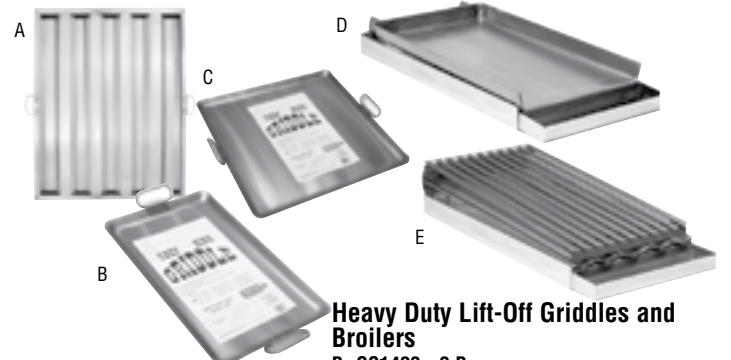

\$10,799

A. Stainless Steel Hood Filters
Welded construction. Drop handles. 1 1/2" thick.
LA1616 - 16" wide x 16" tall **\$21.99**
362016 - 20" wide x 16" tall **\$23.99**
361620 - 16" wide x 20" tall **\$21.99**
361625 - 16" wide x 25" tall **\$23.99**
362120 - 20" wide x 20" tall **\$23.99**
362025 - 20" wide x 25" tall **\$28.99**