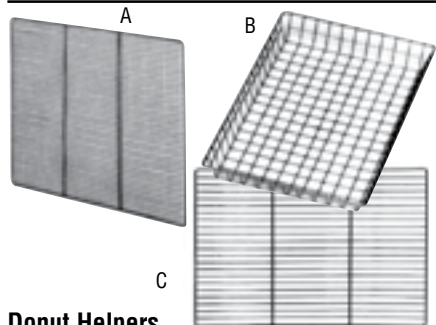

Donut Helpers

A. 505625 - 17" x 25" screen $12.19
A. 505626 - 23" x 23" screen $7.49
B. 505616 - Wire donut basket, 16" x 26" x 2" $26.49
C. 361624 - Wire cooling rack with feet, 16 1/2" x 24 3/4" $14.19