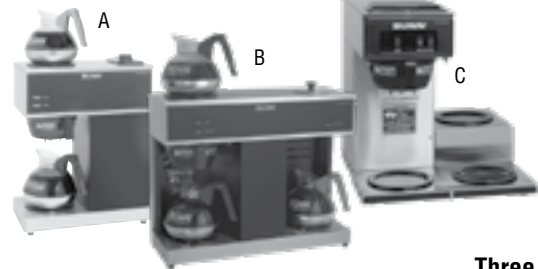

Bunn — The Best Results are in the Cup.

Pourover Coffee Brewers

1. **A. 120002 - Two burner, 120V**
     Decanters sold separately **$379.00**
   - **B. 120003 - Three burner, 120V**
     Decanters sold separately **$530.00**
   - **C. 120005 - Low profile pourover**
     coffee brewer. 3 warmer 3.8 gal/hr. **$502.00**
2. **124107 - Bunn replacement brewer basket $12.99**