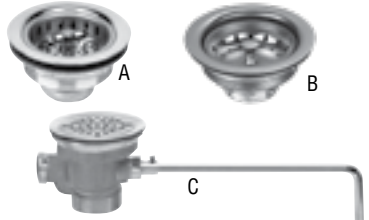

Drain Supplies
A. DF1067 - Spin and seal heavy duty basket and drain. Fits 3 1/2" openings. **$10.79**
B. PA0470 - 3 1/2" Drain basket and strainer **$3.99**
C. AK6045 - Twist waste valve for 3 1/2" opening. 2" drain outlet. **$49.99**