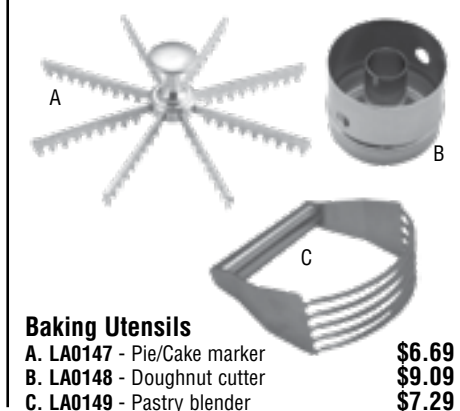

Donut Filler

KF0001 - Donut filler, 5 qt. capacity, 10" wide x 7" deep bowl. Stainless steel. $509

Baking Utensils

A. LA0147 - Pie/Cake marker $6.69
B. LA0148 - Doughnut cutter $9.09
C. LA0149 - Pastry blender $7.29