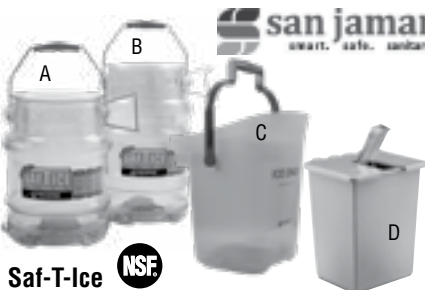

Saf-T-Ice NSF
Meets health department requirements.
A. JB2560 - Five gallon shorty. **$45.99**
B. JB6000 - Six gallon tote. **$54.99**
JB6500 - Lid for JB6000 ice tote. **$4.99**
C. JB6001 - Six gallon light duty dual grip. **$34.99**
D. JB2000 - Scoop caddie. Ice scoops should be kept in dedicated containers that keep the scoop protected from dirt and bacteria. **$30.99**