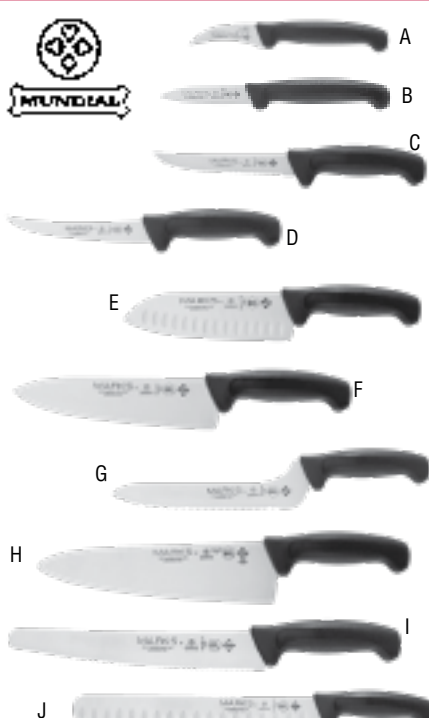

Mundial Marks Series Cutlery

- High-carbon Japanese steel
- Antimicrobial soft grip handle
- A. 931100 - 2 1/2" Peeling **$3.99**
- B. 931101 - 3 1/2" Paring **$3.99**
- C. 931102 - 6" serrated utility **$11.99**
- D. 931103 - 6 1/2" Curved flex boning **$11.99**
- E. 931104 - 7" Hollow ground santoku **$16.99**
- F. 931105 - 8" Chef's **$18.99**
- F. 931107 - 10" Chef's **$19.99**
- G. 931106 - 9" Offset bread **$14.99**
- H. 931108 - 10" Round **$19.99**
- I. 931109 - 10" Serrated bread **$12.99**
- J. 931110 - 12" Hollow ground slicing **$19.99**