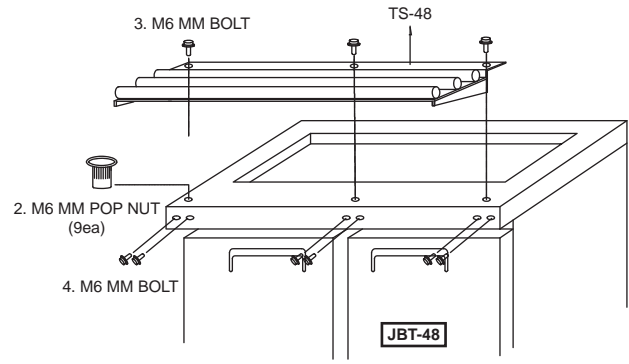

- Convenient Tray slides to attach on JBT series Buffet Tables
- Durable 304 stainless steel construction is easy to clean and maintain
- Slanted tubular rails help customers slide their trays along the self-serve buffet station safe and sturdy
- All screws for assembly included, ships flat
- Tray slides can be attached at both the front and back of the cabinet

PLAN VIEW

(unit : inch)

PLAN VIEW

SIDE VIEW

| Item No. | W | D | Weight (lbs.) | Qty. | Remark | Applicable Models |
|----------|------------|----|---------------|------|---------------|-------------------|
| TS-36 | 35 1/2 | 11 | 9 | 1pc | | JBT-36 |
| TS-48 | 47 1/4 | 11 | 11 | 1pc | | JBT-48 |
| TS-60 | 59 | 11 | 13 | 1pc | | JBT-60 |
| TS-72 | 35 1/2 x 2 | 11 | 18 | 2pcs | 2pcs of TS-36 | JBT-72 |

Tray Slides

Installation Instruction

1. Remove hole caps

TS-36

1. Remove hole caps

TS-48

1. Remove hole caps

TS-60