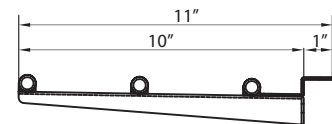

- Convenient Tray slides to attach on JBT series Buffet Tables
- Durable 304 stainless steel construction is easy to clean and maintain
- Slanted tubular rails help customers slide their trays along the self-serve buffet station safe and sturdy
- All screws for assembly included, ships flat
- Tray slides can be attached at both the front and back of the cabinet

PLAN VIEW

(unit : inch)

PLAN VIEW

SIDE VIEW

| Item No. | W | D | Weight (lbs.) | Qty. | Remark | Applicable Models |
|----------|------------|----|---------------|------|---------------|-------------------|
| TS-36 | 35 1/2 | 11 | 9 | 1pc | | JBT-36 |
| TS-48 | 47 1/4 | 11 | 11 | 1pc | | JBT-48 |
| TS-60 | 59 | 11 | 13 | 1pc | | JBT-60 |
| TS-72 | 35 1/2 x 2 | 11 | 18 | 2pcs | 2pcs of TS-36 | JBT-72 |