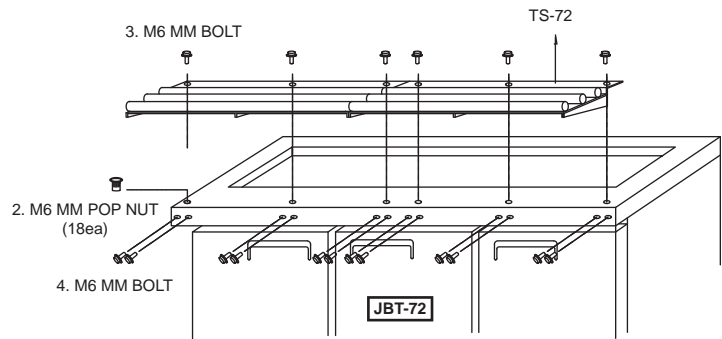

PLAN VIEW

(unit : inch)

PLAN VIEW

SIDE VIEW

| Item No. | W | D | Weight (lbs.) | Qty. | Remark | Applicable Models |
|----------|------------|----|---------------|------|---------------|-------------------|
| TS-36 | 35 1/2 | 11 | 9 | 1pc | | JBT-36 |
| TS-48 | 47 1/4 | 11 | 11 | 1pc | | JBT-48 |
| TS-60 | 59 | 11 | 13 | 1pc | | JBT-60 |
| TS-72 | 35 1/2 x 2 | 11 | 18 | 2pcs | 2pcs of TS-36 | JBT-72 |

Tray Slides

Installation Instruction

1. Remove hole caps

TS-36

1. Remove hole caps

TS-48

1. Remove hole caps

TS-60