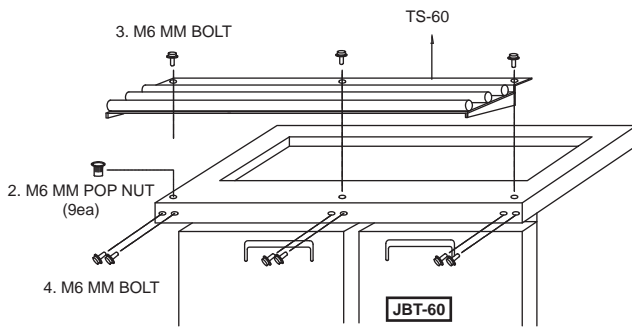

PLAN VIEW

(unit : inch)

PLAN VIEW

SIDE VIEW

| Item No. | W | D | Weight (lbs.) | Qty. | Remark | Applicable Models |
|----------|------------|----|---------------|------|---------------|-------------------|
| TS-36 | 35 1/2 | 11 | 9 | 1pc | | JBT-36 |
| TS-48 | 47 1/4 | 11 | 11 | 1pc | | JBT-48 |
| TS-60 | 59 | 11 | 13 | 1pc | | JBT-60 |
| TS-72 | 35 1/2 x 2 | 11 | 18 | 2pcs | 2pcs of TS-36 | JBT-72 |

Tray Slides

Installation Instruction

1. Remove hole caps

TS-36

1. Remove hole caps

TS-48

1. Remove hole caps

TS-60