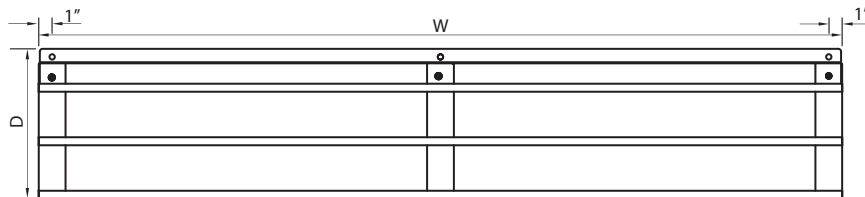

- Convenient Tray slides to attach on JBT series Buffet Tables
- Durable 304 stainless steel construction is easy to clean and maintain
- Slanted tubular rails help customers slide their trays along the self-serve buffet station safe and sturdy
- All screws for assembly included, ships flat
- Tray slides can be attached at both the front and back of the cabinet

PLAN VIEW

(unit : inch)

PLAN VIEW

SIDE VIEW

| Item No. | W | D | Weight (lbs.) | Qty. | Remark | Applicable Models |
|----------|------------|----|---------------|------|---------------|-------------------|
| TS-36 | 35 1/2 | 11 | 9 | 1pc | | JBT-36 |
| TS-48 | 47 1/4 | 11 | 11 | 1pc | | JBT-48 |
| TS-60 | 59 | 11 | 13 | 1pc | | JBT-60 |
| TS-72 | 35 1/2 x 2 | 11 | 18 | 2pcs | 2pcs of TS-36 | JBT-72 |