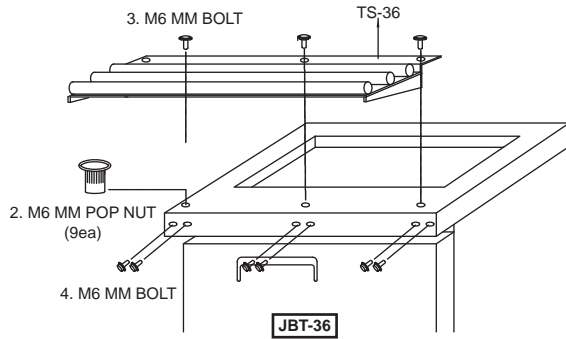

- Convenient Tray slides to attach on JBT series Buffet Tables
- Durable 304 stainless steel construction is easy to clean and maintain
- Slanted tubular rails help customers slide their trays along the self-serve buffet station safe and sturdy
- All screws for assembly included, ships flat
- Tray slides can be attached at both the front and back of the cabinet

PLAN VIEW

(unit : inch)

PLAN VIEW

SIDE VIEW

| Item No. | W | D | Weight (lbs.) | Qty. | Remark | Applicable Models |
|----------|------------|----|---------------|------|---------------|-------------------|
| TS-36 | 35 1/2 | 11 | 9 | 1pc | | JBT-36 |
| TS-48 | 47 1/4 | 11 | 11 | 1pc | | JBT-48 |
| TS-60 | 59 | 11 | 13 | 1pc | | JBT-60 |
| TS-72 | 35 1/2 x 2 | 11 | 18 | 2pcs | 2pcs of TS-36 | JBT-72 |

Tray Slides

Installation Instruction

1. Remove hole caps

TS-36

1. Remove hole caps

TS-48

1. Remove hole caps

TS-60