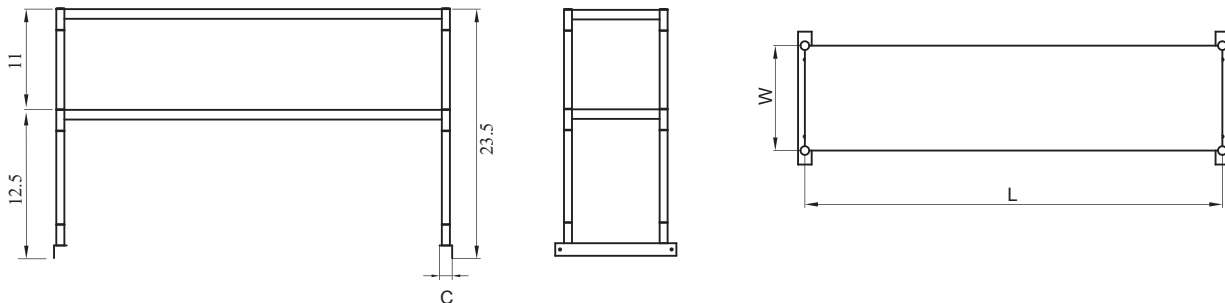

Over Shelves

HIGH QUALITY 304 STAINLESS STEEL

Model : TSOS-

* The loading capacity is 33lbs(15kg) per layer.

Bracket Types

(Unit : inch)

| Model | Ga. | L (in.) | D (in.) | H (in.) | C (in.) | Net Weight (lbs) |
|--------|-----|---------|---------|---------|---------|------------------|
| TSOS-3 | 18 | 36 | 12.8 | 23.5 | 1.5 | 26 |
| TSOS-4 | 18 | 48 | 12.8 | 23.5 | 1.5 | 30 |
| TSOS-5 | 18 | 60 | 12.8 | 23.5 | 1.5 | 35 |
| TSOS-6 | 18 | 72 | 12.8 | 23.5 | 1.5 | 40 |

| Model | Ga. | L (in.) | D (in.) | H (in.) | C (in.) | Net Weight (lbs) |
|---------|-----|---------|---------|---------|---------|------------------|
| TSOS-3R | 18 | 36 | 12.8 | 23.5 | 1 | 26 |
| TSOS-4R | 18 | 48 | 12.8 | 23.5 | 1 | 30 |
| TSOS-5R | 18 | 60 | 12.8 | 23.5 | 1 | 35 |
| TSOS-6R | 18 | 72 | 12.8 | 23.5 | 1 | 40 |