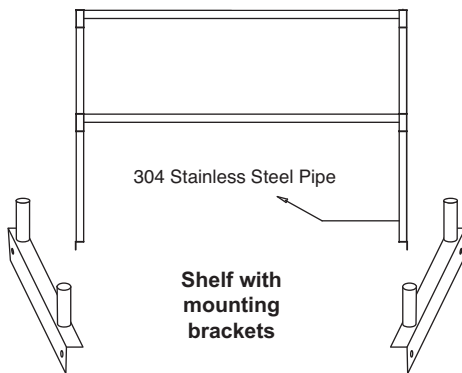

Over Shelves

HIGH QUALITY 304 STAINLESS STEEL

Model : TSOS-

* The loading capacity is 33lbs(15kg) per layer.

Bracket Types

(Unit : inch)

| Model | Ga. | L (in.) | D (in.) | H (in.) | C (in.) | Net Weight (lbs) |
|--------|-----|---------|---------|---------|---------|------------------|
| TSOS-3 | 18 | 36 | 12.8 | 23.5 | 1.5 | 26 |
| TSOS-4 | 18 | 48 | 12.8 | 23.5 | 1.5 | 30 |
| TSOS-5 | 18 | 60 | 12.8 | 23.5 | 1.5 | 35 |
| TSOS-6 | 18 | 72 | 12.8 | 23.5 | 1.5 | 40 |