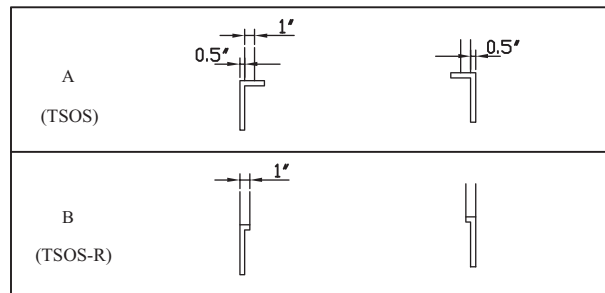

Over Shelves

HIGH QUALITY 304 STAINLESS STEEL

Model : TSOS-

* The loading capacity is 33lbs(15kg) per layer.

Bracket Types

(Unit : inch)

| Model | Ga. | L (in.) | D (in.) | H (in.) | C (in.) | Net Weight (lbs) |
|--------|-----|---------|---------|---------|---------|------------------|
| TSOS-3 | 18 | 36 | 12.8 | 23.5 | 1.5 | 26 |
| TSOS-4 | 18 | 48 | 12.8 | 23.5 | 1.5 | 30 |
| TSOS-5 | 18 | 60 | 12.8 | 23.5 | 1.5 | 35 |
| TSOS-6 | 18 | 72 | 12.8 | 23.5 | 1.5 | 40 |

| Model | Ga. | L (in.) | D (in.) | H (in.) | C (in.) | Net Weight (lbs) |
|---------|-----|---------|---------|---------|---------|------------------|
| TSOS-3R | 18 | 36 | 12.8 | 23.5 | 1 | 26 |
| TSOS-4R | 18 | 48 | 12.8 | 23.5 | 1 | 30 |
| TSOS-5R | 18 | 60 | 12.8 | 23.5 | 1 | 35 |
| TSOS-6R | 18 | 72 | 12.8 | 23.5 | 1 | 40 |