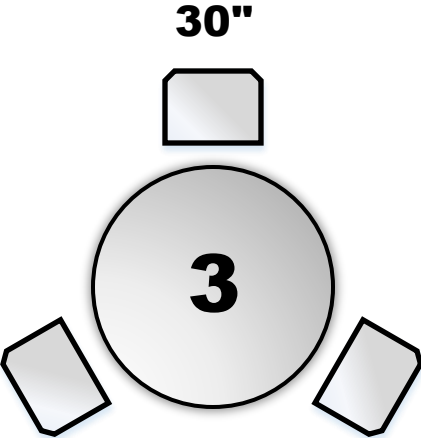

Restaurant Equippers
Recommended Seating

Table Shape: SQUARE / RECTANGLE

24" x 24"

30" x 24"

30" x 30"

36" x 36"

42" x 24"

42" x 30"

48" x 30"

Restaurant Equippers
Recommended Seating

Table Shape: Round

Restaurant Equippers
Recommended Seating

Table Shape:
Round & Square Folding

60" - Folding

72" x 30" - Folding

96" x 30" - Folding