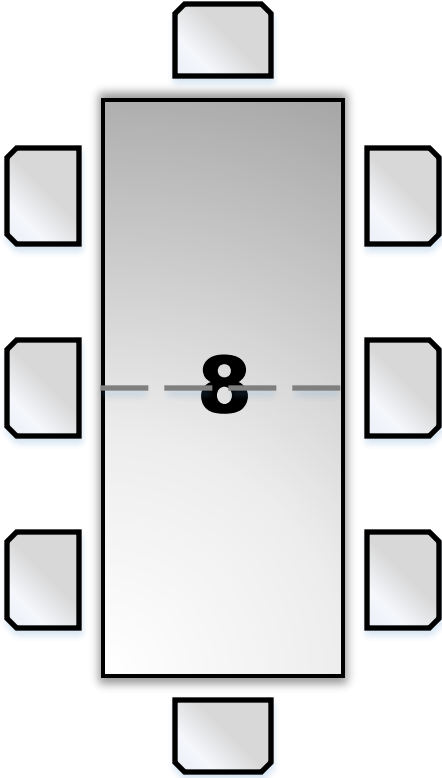

Restaurant Equippers
Recommended Seating

Table Shape: SQUARE / RECTANGLE

24" x 24"

30" x 24"

30" x 30"

36" x 36"

42" x 24"

42" x 30"

48" x 30"

Restaurant Equippers
Recommended Seating

Table Shape: Round

Restaurant Equippers
Recommended Seating

Table Shape:
Round & Square Folding

60" - Folding

72" x 30" - Folding

96" x 30" - Folding