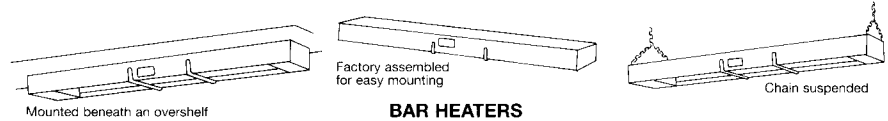

BAR HEATERS

Compact, versatile, durable and economical, Nemco's heavy duty infrared quartz bar heaters are available in hanging, base mounted or pass thru buffet warmer configurations.

Features include:

- Toggle switch
- Indicator light
- Aluminum shell for durability, strength and easy cleaning
- Calrod heating element

How to pick the right size warmer:

Nemco bar heaters are offered in a variety of lengths from 24" to 72".

In general, choose a:

- 24" length for warming french fries, pizza, fried chicken and more
- a 36" length for use as a plate and cup warmer
- a 48" length for use as a roll warmer, plate warmer, and keeping large pans of food warm
- a 60" length for pass thrus
- a 72" length for use over serving areas

BAR HEATERS					
Model No.	Description	Dimensions	Volts	Watts	Shipping Wt.
6150-24	UL listed, Bar Heater	24" x 6" x 2.5"H	120	500	8 lbs.
6150-36	UL listed, Bar Heater	36" x 6" x 2.5"H	120	825	10 lbs.
6150-48	UL listed, Bar Heater	48" x 6" x 2.5"H	120	1100	14 lbs.
6150-60	UL listed, Bar Heater	60" x 6" x 2.5"H	120	1400	17 lbs.
6150-72	UL listed, Bar Heater	72" x 6" x 2.5"H	120	1725	20 lbs.

Infinite Control (High, Medium & Low settings)

6151-24	UL listed, Bar Heater	24" x 6" x 2.5"H	120	500	8 lbs.
6151-36	UL listed, Bar Heater	36" x 6" x 2.5"H	120	825	10 lbs.
6151-48	UL listed, Bar Heater	48" x 6" x 2.5"H	120	1100	14 lbs.
6151-60	UL listed, Bar Heater	60" x 6" x 2.5"H	120	1400	17 lbs.
6151-72	UL listed, Bar Heater	72" x 6" x 2.5"H	120	1725	20 lbs.