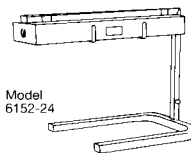

- Toggle switch
- Indicator light
- Aluminum shell for durability, strength and easy cleaning
- Calrod heating element

How to pick the right size warmer:

Nemco bar heaters are offered in a variety of lengths from 24" to 72".

In general, choose a:

- 24" length for warming french fries, pizza, fried chicken and more
- a 36" length for use as a plate and cup warmer
- a 48" length for use as a roll warmer, plate warmer, and keeping large pans of food warm
- a 60" length for pass thrus
- a 72" length for use over serving areas

BAR HEATERS					
Model No.	Description	Dimensions	Volts	Watts	Shipping Wt.
6150-24	UL listed, Bar Heater	24" x 6" x 2.5"H	120	500	8 lbs.
6150-36	UL listed, Bar Heater	36" x 6" x 2.5"H	120	825	10 lbs.
6150-48	UL listed, Bar Heater	48" x 6" x 2.5"H	120	1100	14 lbs.
6150-60	UL listed, Bar Heater	60" x 6" x 2.5"H	120	1400	17 lbs.
6150-72	UL listed, Bar Heater	72" x 6" x 2.5"H	120	1725	20 lbs.

Infinite Control (High, Medium & Low settings)

6151-24	UL listed, Bar Heater	24" x 6" x 2.5"H	120	500	8 lbs.
6151-36	UL listed, Bar Heater	36" x 6" x 2.5"H	120	825	10 lbs.
6151-48	UL listed, Bar Heater	48" x 6" x 2.5"H	120	1100	14 lbs.
6151-60	UL listed, Bar Heater	60" x 6" x 2.5"H	120	1400	17 lbs.
6151-72	UL listed, Bar Heater	72" x 6" x 2.5"H	120	1725	20 lbs.