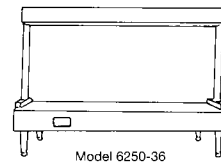

BAR HEATERS					
Model No.	Description	Dimensions	Volts	Watts	Shipping Wt.
6150-24	UL listed, Bar Heater	24" x 6" x 2.5"H	120	500	8 lbs.
6150-36	UL listed, Bar Heater	36" x 6" x 2.5"H	120	825	10 lbs.
6150-48	UL listed, Bar Heater	48" x 6" x 2.5"H	120	1100	14 lbs.
6150-60	UL listed, Bar Heater	60" x 6" x 2.5"H	120	1400	17 lbs.
6150-72	UL listed, Bar Heater	72" x 6" x 2.5"H	120	1725	20 lbs.

Infinite Control (High, Medium & Low settings)

6151-24	UL listed, Bar Heater	24" x 6" x 2.5"H	120	500	8 lbs.
6151-36	UL listed, Bar Heater	36" x 6" x 2.5"H	120	825	10 lbs.
6151-48	UL listed, Bar Heater	48" x 6" x 2.5"H	120	1100	14 lbs.
6151-60	UL listed, Bar Heater	60" x 6" x 2.5"H	120	1400	17 lbs.
6151-72	UL listed, Bar Heater	72" x 6" x 2.5"H	120	1725	20 lbs.

BASE MOUNTED HEATER

Model No.	Description	Dimensions	Volts	Watts	Shipping Wt.
6152-24	Bar Heater on Base	25.5" x 14" x 16.5"H	120	500	14 lbs.

"Fresh Ideas in Quality Food Equipment"

NEMCO

PASS THROUGH BUFFET WARMERS

Model No.	Description	Dimensions	Volts	Watts	Shipping Wt.
6250-24	Adjustable Height Warmer	22" x 24" x 22"H	120	850	38 lbs.
6250-36	Adjustable Height Warmer	22" x 36" x 22"H	120	1325	35 lbs.
6250-48	Adjustable Height Warmer	22" x 48" x 22"H	120	1700	40 lbs.
6250-1224	Adjustable Height Warmer	12" x 24" x 22"H	120	850	50 lbs.
6250-1236	Adjustable Height Warmer	12" x 36" x 22"H	120	1275	60 lbs.