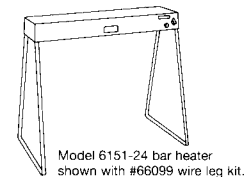

BASE MOUNTED HEATER

Model No.	Description	Dimensions	Volts	Watts	Shipping Wt.
6152-24	Bar Heater on Base	25.5" x 14" x 16.5"H	120	500	14 lbs.

"Fresh Ideas in Quality Food Equipment"

NEMCO