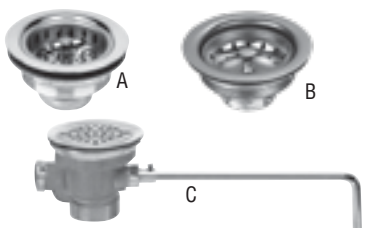

Drain Supplies

- A. DF1067 - Spin and seal heavy duty basket and drain. Fits 3 1/2" openings. **\$10.79**
- B. PA0470 - 3 1/2" Drain basket and strainer **\$3.99**
- C. AK6045 - Twist waste valve for 3 1/2" opening. 2" drain outlet. **\$49.99**