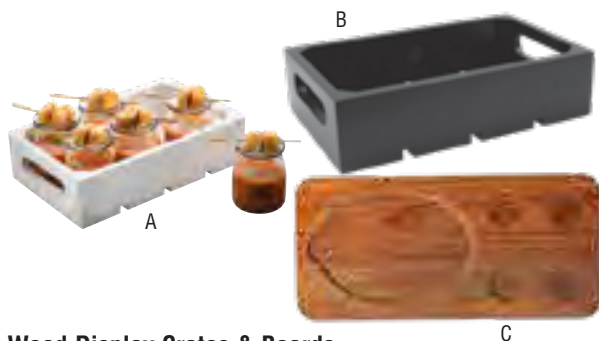

Wood Display Crates & Boards

- A. 806246DD - 2 3/4"D, 1/4 size, white (shown) **\$18.98**
- A. 806250DD - 2 3/4"D, 1/4 size, brown **\$18.98**
- A. 806239DD - 2 3/4"D, 1/4 size, black **\$18.98**
- B. 806259DD - 2 3/4"D, 1/3 size, white **\$21.51**
- B. 806238DD - 2 3/4"D, 1/3 size, brown **\$21.51**
- B. 806243DD - 2 3/4"D, 1/4 size, black (shown) **\$21.51**
- C. 806281DD - 18 1/2" x 8 3/4" x 3/4" Acacia wood fajita serving board **\$22.78**