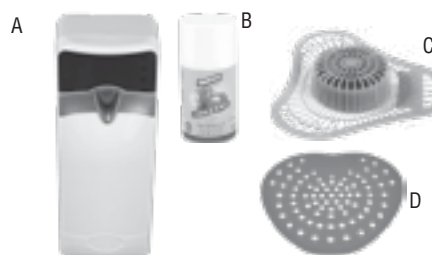

A. Metered Aerosol Fragrance Dispenser

DI5003 - Programmable **$24.19**
DI5004 - Metered **$18.09**

Aerosol Refills
DI5005 - 7 oz. Apple zing
DI5006 - 7 oz. Vanilla bean
DI5007 - 7 oz. Fresh cotton
DI5008 - 7 oz. Tropical mango

Urinal Screens
C. J07001 - Cherry, Non para. Pk of 12 **$20.59**
D. J07005 - Flat vinyl, cherry. Pk of 12 **$17.49**
D. J07006 - Flat vinyl, bubble gum. Pk/12 **$17.49**
D. J07007 - Flat vinyl, green apple. Pk/12 **$17.49**