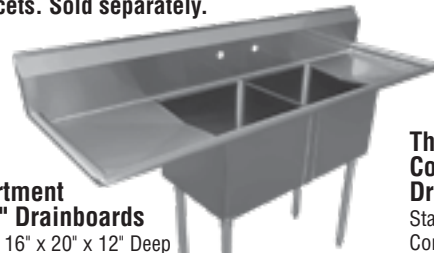

Two Compartment with Two 18" Drainboards

Compartments: 16" x 20" x 12" Deep Overall: 68"W x 25 1/2"D x 43 3/4"H

PA0012

$599