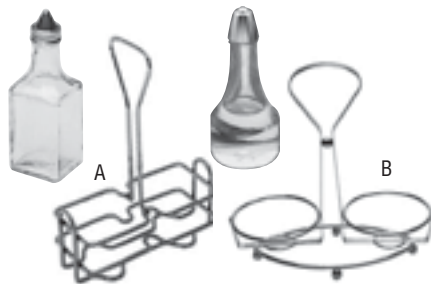

Oil & Vinegar Cruets and Racks
A. 364231 - 6 oz. square glass **$1.49**
A. 364230 - Rack for square cruets **$6.99**
B. 800608 - 8 oz. round glass **$4.99**
B. 800609 - Rack for round cruets **$13.49**