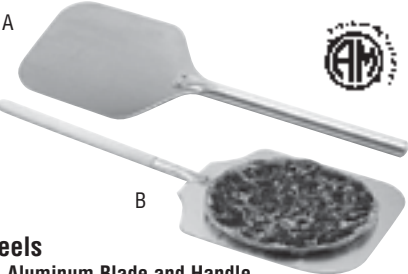

Pizza Pans & Supplies — In Stock and Ready for Free Store Pickup or Discounted Nationwide Shipping

BEST VALUE

Wide Rim Pizza Pans

18-gauge aluminum.

366008 - 8"	$1.79	366015 - 15"	$3.89
366010 - 10"	$2.29	366016 - 16"	$4.09
366011 - 11"	$2.69	366017 - 17"	$4.79
366012 - 12"	$2.89	366018 - 18"	$5.19
366013 - 13"	$3.19	366020 - 20"	$7.39

Coupe Pizza Trays

18 gauge aluminum.

040117 - 7"	$3.09	040114 - 14"	$6.59
040118 - 8"	$3.69	040115 - 15"	$6.99
040110 - 10"	$4.39	040116 - 16"	$7.39
040111 - 11"	$5.09	040119 - 17"	$8.19
040112 - 12"	$5.29	040120 - 18"	$9.39

Raised Nib Pizza Trays

Nibs raise pizza about 1/8" above the surface of the pan so moisture can escape to create a fresher, crispier crust.

041202 - 12"	$6.89
041402 - 14"	$7.99
041602 - 16"	$8.49

Peels

A. Aluminum Blade and Handle

040674 - 6 3/4" x 7 3/4" x 20 1/2" overall $12.69

B. Aluminum Blade with Wood Handle

042288 - 9" x 11" x 21" overall $13.29

042512 - 12" x 14" x 26" overall $14.89

043512 - 12" x 14" x 35 1/2" overall $14.99

042814 - 14" x 16" large blade, 28" overall $17.29

043714 - 14" x 16" large blade, 37" overall $17.49

043916 - 16" x 18" extra large blade, 30" overall $19.39

044016 - 16" x 18" extra large blade, 39 1/2" overall $22.59

Wood Pizza Peels

Tapered design. Smooth contoured handle. 1/2" thick wood.

360424 - 14" x 16" blade. 24" overall. $15.89

360436 - 14" x 16" blade. 36" overall. $18.49

360642 - 16" x 18" blade. 42" overall. $23.29

360842 - 18" x 18" blade. 42" overall. $25.99

362042 - 20" x 18" blade. 42" overall. $30.49

PRICE BREAK

Pizza Server Tongs

LA0336 - 5 1/2" x 4 1/2" ~~Was $10.29~~ $11.79

Pizza Servers

361006 - Wood handle (shown) $3.49

LA0428 - Poly handle $3.39