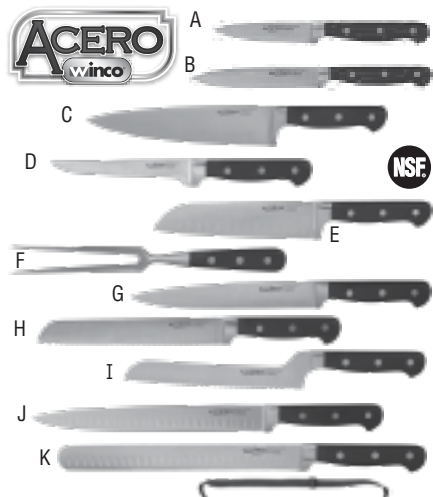

Winco Cutlery
Black handle.
German high carbon steel. Full tang.

A. LA0400 - 3 1/2" Paring	$10.39
B. LA0401 - 5" Utility	$13.39
C. LA0402 - 6" Chef	$22.19
D. LA0403 - 6" Boning	$14.89
E. LA0404 - 7" Santoku	$22.29
F. LA0405 - 12" Carving fork	$20.69
C. LA0406 - 8" Chef	$25.29
G. LA0407 - 8" Slicer	$20.89
H. LA0408 - 8" Bread	$20.89
I. LA0409 - 8" Offset bread	$22.19
C. LA0410 - 10" Chef	$28.19
J. LA0411 - 10" Granton edge slicer	$28.19
K. LA0412 - 10" Granton edge fish/roast	$28.19
C. LA0413 - 12" Chef	$31.19
C. LA0144 - 8" Chef, hollow ground	$28.59
C. LA0145 - 10" Chef, hollow ground	$31.39
L. LA0394 - 11-slot knife bag	$37.49