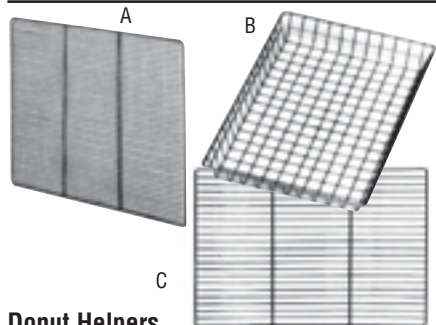

Donut Helpers

A. 505625 - 17" x 25" screen	$12.19
A. 505626 - 23" x 23" screen	$7.49
B. 505616 - Wire donut basket. 16" x 26" x 2"	$26.49
C. 361624 - Wire cooling rack with feet. 16 1/2" x 24 3/4"	$14.19