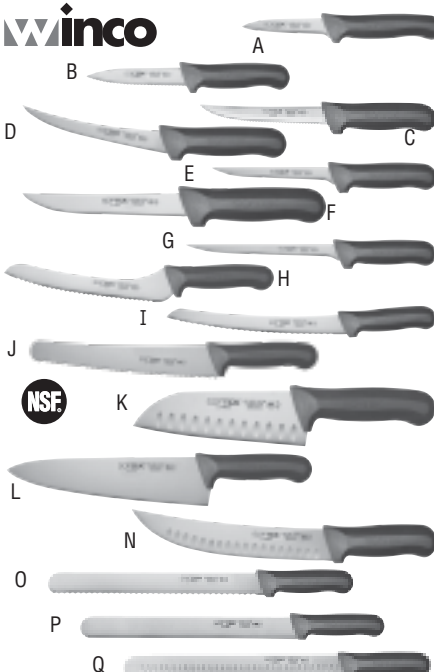

Soft Tek Soft Grip Handle Knives
• Non-slip soft grip
• German high-carbon steel
• Finger guard on handle

A. LA6350 - 3 1/4" Paring two pack	$11.99
B. LA6351 - 3 1/2" Serrated paring two pack	$11.99
C. LA6352 - 5 1/2" Utility	$7.49
D. LA6353 - 6" Curved boning	$11.99
E. LA6354 - 6" Narrow boning	$11.99
F. LA6355 - 6" Wide boning	$11.99
G. LA6356 - 8" Flex fish	$14.89
H. LA6357 - 9" Offset bread	$16.29
I. LA6358 - 9 1/2" Bread	$14.79
J. LA6359 - 10" Wide bread and pastry	$19.39
K. LA6360 - 7" Santoku	$19.39
L. LA6361 - 8" Cook's	$19.39
L. LA6362 - 10" Cook's	$20.69
N. LA6363 - 10" Hollow ground cimeter	$26.69
O. LA6364 - 12" Wavy edge slicer	$14.79
P. LA6365 - 12" Roast beef slicer	$16.29
Q. LA6366 - 14" Hollow ground wide slicer	$19.49