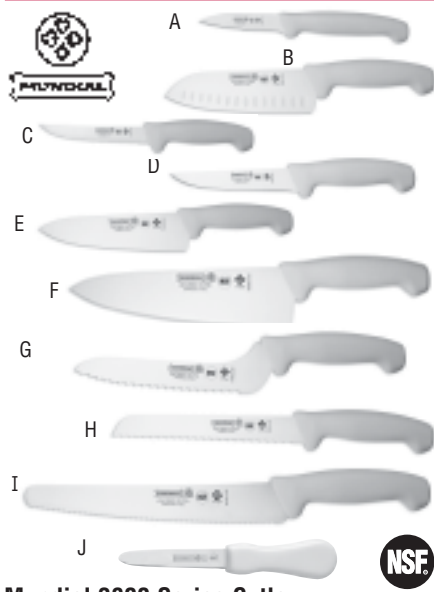

White Poly Cutting Boards

Board Safety Mat
White polyethylene, non-porous and non-absorbing.
JB1319 - For 13" x 18" cutting boards **\$39.49**
JB1623 - For 16" x 22" cutting boards **\$45.99**

White Cutting Boards
White polyethylene, non-porous and non-absorbing.
360610 - 6" x 10" x 1/2" **\$8.59**
361218 - 12" x 18" x 1/2" **\$13.99**
361520 - 15" x 20" x 1/2" **\$23.19**
361824 - 18" x 24" x 1/2" **\$28.79**
LA1830 - 18" x 30" x 1/2" **\$48.89**
LA0615 - Storage rack for all sizes **\$17.79**