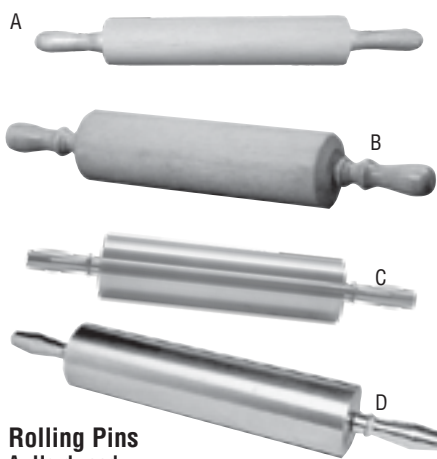

Dough Divider

Six - 2 1/4" wheels. Adjustable. Stainless steel.
JC9999 \$34.59

Rolling Pins

A. Hardwood	
418667 - 13" long	\$14.59
B. Hardwood	
503658 - 17 1/2" long	\$24.99
C. Aluminum	
JC0111 - 13" long	\$42.19
D. Aluminum	
365318 - 18" long	\$44.69