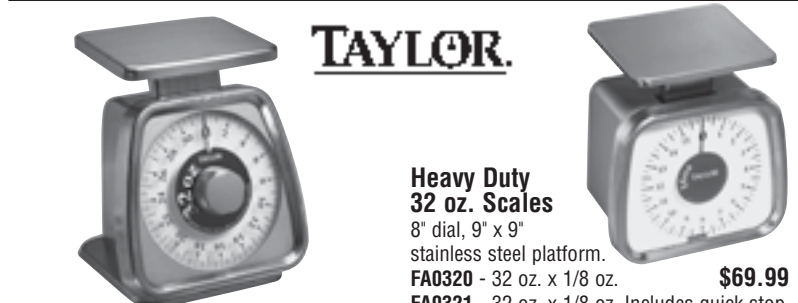

Portion Control Scales
FA3200 - 32 oz. x 1/4 oz. (shown) **$61.49**
FA5000 - 5 lbs. x 1/2 oz. **$64.99**
FA2500 - 25 lbs. x 2 oz. **$64.99**
FA5500 - 50 lbs. x 4 oz. **$65.99**

Heavy Duty 32 oz. Scales
8" dial, 9" x 9" stainless steel platform.
FA0320 - 32 oz. x 1/8 oz. **$69.99**
FA0321 - 32 oz. x 1/8 oz. Includes quick stop feature. Quickly brings scale pointer to rest improving on speed and accuracy. **$92.99**
FA0016 - 1 lb. x 1/4 oz. **$33.49**
FA0032 - Ice cream scale. 32 oz. x 1/4 oz. **$33.49**

Portion Control Spring Scale **$56.29**
Zero adjust dial face. Shatter-proof cover. 8" x 8" stainless steel platform. Enamel finish.
JC3202 - 5 lb. x 1/4 oz. **One-year warranty**