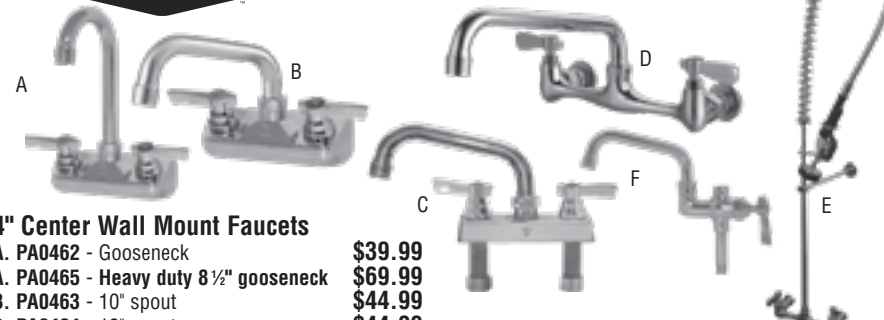

Faucets and Plumbing

4" Center Wall Mount Faucets

- A. PA0462 - Gooseneck **$39.99**
- A. PA0465 - Heavy duty 8 1/2" gooseneck **$69.99**
- B. PA0463 - 10" spout **$44.99**
- B. PA0464 - 12" spout **$44.99**

4" Center Deck Mount Faucets

- C. PA0466 - 8" spout **$39⁹⁹**
- C. PA0467 - 12" spout **$44.99**

8" Center Wall Mount Sink Faucets

- D. PA0450 - 8" spout, standard duty **$52.99**
- D. PA0451 - 12" spout, standard duty **$54.99**
- D. PA0452 - 14" spout, standard duty **$56.99**

Wall Mount Pre-Rinse Unit

1.42 GPM flow rate. Mounting bracket included.

- E. PA0008 - Wall mount **$219**
- F. PA0453 - Add on faucet for pre-rinse units. 12" spout. **$49.99**
- F. PA0454 - Add on faucet for pre-rinse units. 16" spout. **$54.99**

Accessories

- G. PA0457 - 44" Stainless steel flex hose (fits T&S, Sauber or Fisher) **$44⁹⁹**
- G. PA0458 - 72" Stainless steel flex hose (fits T&S, Sauber or Fisher) **$57.99**
- H. PA0461 - Spray valve, 1.6 GPM (fits T&S, Sauber or Fisher) **$39.99**
- I. PA0460 - Deluxe spray valve (fits T&S, Sauber or Fisher) **$44.99**
- J. PA0459 - Coil spring for pre-rinse **$19.99**

Reliability Built-In™

See **equippers.com** for more than **700 new items!**