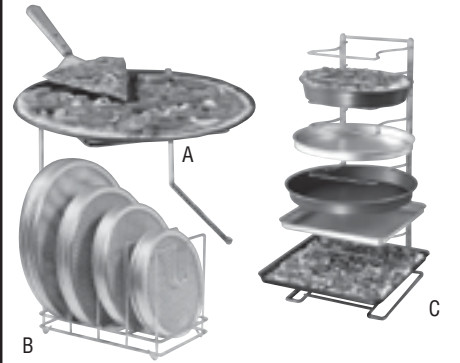

Por favor llamenos, hablamos Español

歡迎來電，中文專員為您服務
800-235-3325

Racks for Pizza Pans and Screens

A. LA1666 - Universal tray stand $7.99

B. 048040 - Screen rack $39.99

C. 506498 - Pan rack, 15 slots **$59.99**

C. 041903 - Pan rack, 11 slots $54.99

Stackable Aluminum Proofing Pans and Covers

Self stacking design, 20 gauge tempered aluminum.

415800 - 8" pan $4.59

415801 - 8" cover $2.39

Pizza Dough Boxes

18 1/2" x 26". Stackable. Heavy duty plastic construction.

LA7003 - 3" deep $22.69

LA7006 - 6" deep $22.69

LA7036 - Cover $7.99

Wire Dough Box Dolly

LA2617 $122

Heavy Duty Pizza Dough Boxes

Won't bend, distort or sag. 18" x 26".

EE8263 - 3" high $36.49

EE8264 - 4 1/2" high $39.99

EE8266 - 6" high $42.99

EE8260 - Cover, fits all sizes $28.99

Dolly for Dough Boxes

EE8259 - With swivel casters $159