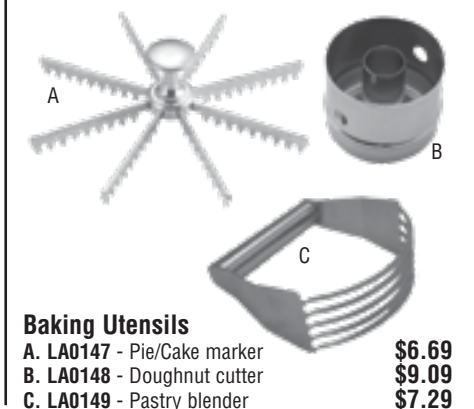

Baking Utensils

A. LA0147 - Pie/Cake marker	$6.69
B. LA0148 - Doughnut cutter	$9.09
C. LA0149 - Pastry blender	$7.29