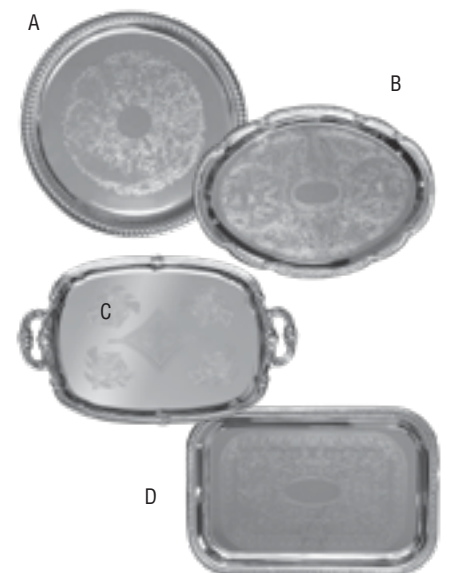

Display Tray
LA1826 - 26" x 18" white. \$7.99

Serving Sheet Pans
16-gauge aluminum
880001 - 1/4 size \$7.49
880002 - 1/8 size \$5.09

Serving Trays
Mirror finish chrome plated serving trays. Ideal for catered events.
A. 367053 - 14" Round \$17.89
B. 367054 - 15" x 10" Oval \$17.89
C. 367057 - 18" x 13" Oblong \$30.79
B. 367058 - 18" x 13" Oval \$25.69
D. 367059 - 20" x 14" Oblong \$30.29