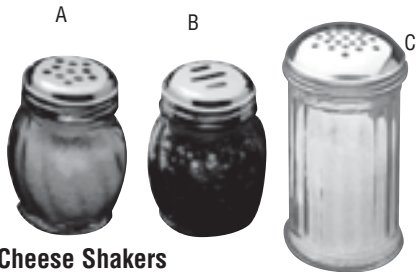

Cheese Shakers
A. 360361 - 6 oz. glass swirl, perforated top. Case of 12. **$18.09/cs**
B. 360362 - 6 oz. glass swirl, slotted top. Case of 12. **$19.99/cs**
A. 800259 - 6 oz. Lexan swirl, perforated top **$6.99/ea**
C. 800800 - 12 oz. glass **$4.99/ea**
C. 801800 - 12 oz. Lexan **$9.99/ea**