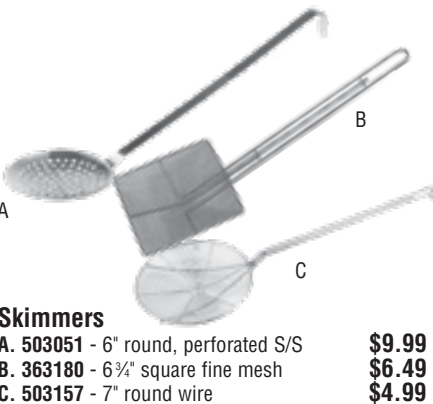

Skimmers
JC0725 - 6 1/2" round fine mesh \$5.89
JC0726 - 8 3/4" round fine mesh \$11.99

Galvanized Wire Skimmers with Bamboo Handles	
Coarse Mesh	
JC0155 - 4" x 13 1/2"L	\$6.09
JC0156 - 6" x 16"L	\$11.99
JC0157 - 8" x 19"L	\$18.19
JC0158 - 12" x 26"L	\$28.99
JC0159 - 14" x 28"L	\$52.19
Fine Mesh	
JC0160 - 10" wide	\$18.79
JC0161 - 12" wide	\$28.19