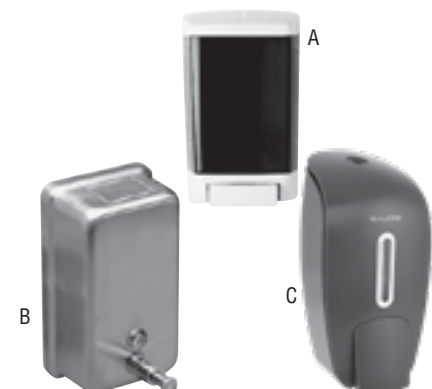

Liquid Soap Dispensers

A. AF0130 - Clear see-thru. 30 oz. **$18.99**
A. AF0146 - Clear see-thru. 46 oz. **$28.99**
B. 210444 - Stainless steel. 40 oz. **$39.99**
C. 070425 - Gray ABS with sight window. 27 oz. **$28.99**