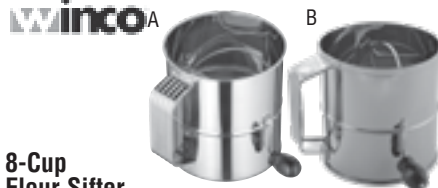

Heavy Duty Aluminum Colanders

410011 - 11 qt.	$27.69
410016 - 16 qt.	$33.99