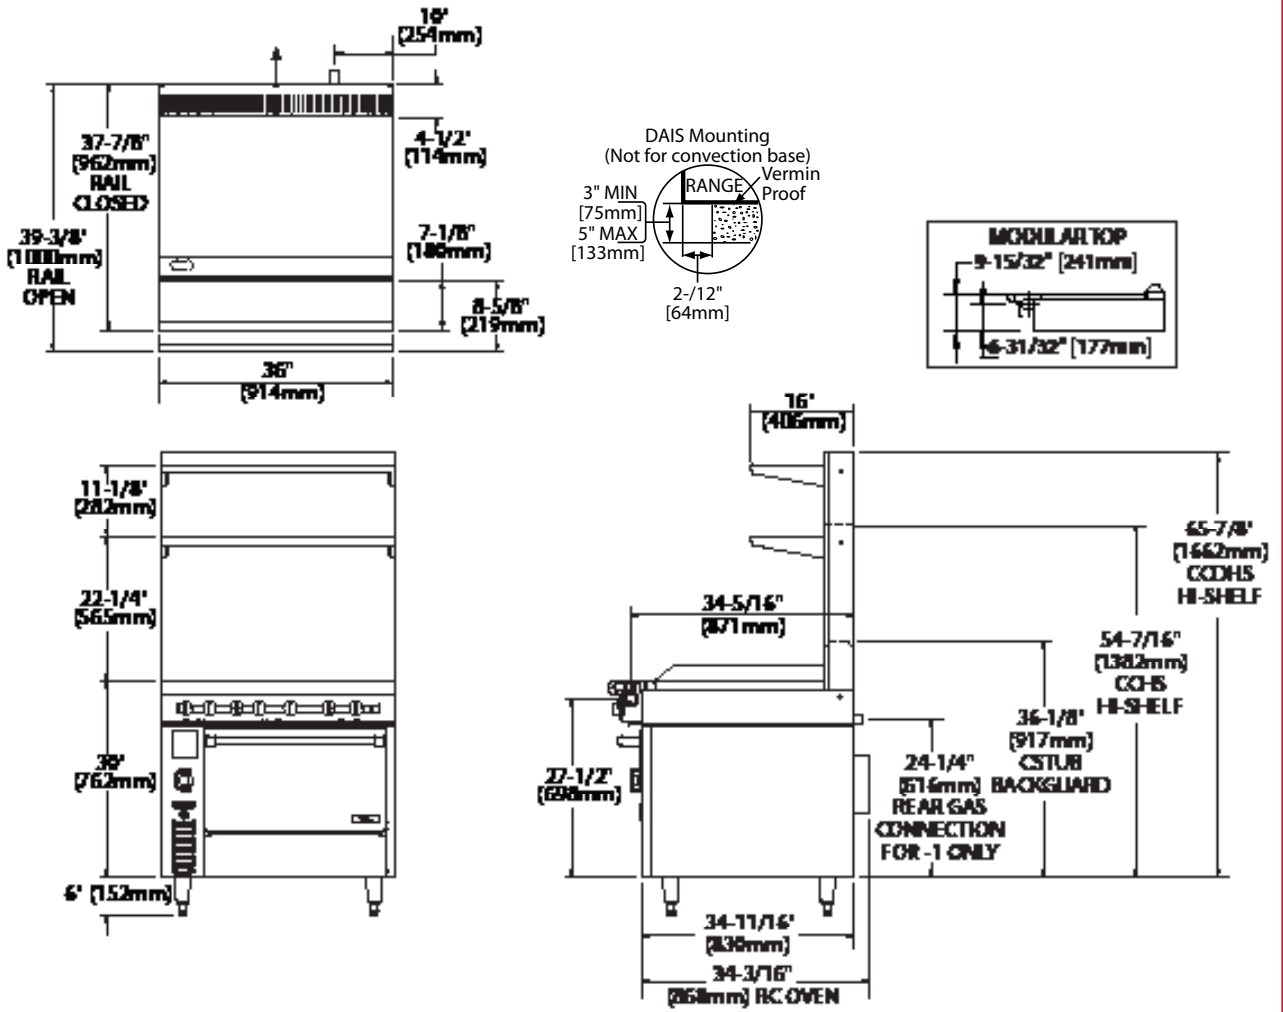

Cuisine Series Heavy Duty Griddle Top Range

Model #	Description	Total BTU (NAT. Gas)	Shipping	
			Cu Ft	Lb/Kg
C836-1	36" Manual Valve Control Griddle Top - w/Oven	130,000	50	706/320
C0836-1	36" Manual Valve Control Griddle Top - w/Storage	90,000	50	527/239
C0836-1M	36" Manual Valve Control Griddle Top - Modular Top	90,000	20	405/184
C836-1-1	36" Thermostatic Control Griddle Top - w/Oven	130,000	50	706/320
C0836-1-1	36" Thermostatic Control Griddle Top - w/Storage	90,000	50	527/239
C0836-1-1M	36" Thermostatic Control Griddle Top- Modular Top	90,000	20	405/184

* Add Suffix "RC" for Convection Oven Base 1/3 Hp motor 120V 60Hz 0.6 Amps c/w Nema 5-15P cord & plug

Individual Burner Ratings (BTU/hr)		
Burner	NATURAL	PROPANE
Griddle	30,000	30,000
Standard Oven	40,000	35,000
Convection Oven	37,000	35,000

Combustible Wall Clearance	
Sides	Back
6" (152mm)	6" (152mm)

Interior Dimensions: In (mm)			
Product	Height	Width	Depth
Standard Oven	13-1/2(323)	26-1/4 (667)	29 (737)
Convection	13-1/2(323)	26-1/4 (667)	25 (635)
Cabinet Base	20-1/2 (521)	32-1/4 (819)	31 (787)

Gas Pressure	NAT.	PRO.
Min. Supply	7" WC	11" WC
Operating	6" WC	10" WC
Gas Manifold 1-1/4" NPT		

Welbilt reserves the right to make changes to the design or specifications without prior notice.