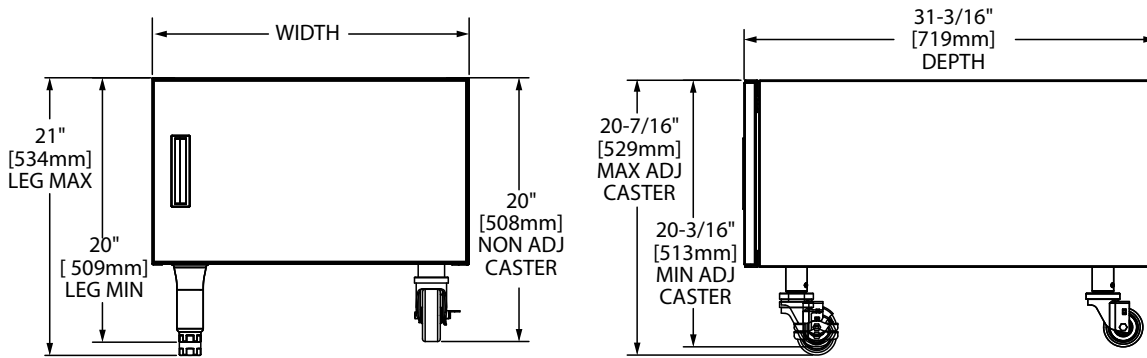

G24-BRL-CAB

Model Number	Description	Use With Broiler Model	Cu. Ft.	Ship Weight Lb/ Kg
G18-BRL-STD	Floor Stand 18" (456mm) Wide	G18-BRL & GF18-BRL	5	30/14
G24-BRL-STD	Floor Stand 24" (610mm) Wide	G24-BRL & GF24-BRL	5	40/18
G30-BRL-STD	Floor Stand 30" (762mm) Wide	G30-BRL & GF30-BRL	5	50/23
G36-BRL-STD	Floor Stand 36" (914mm) Wide	G36-BRL & GF36-BRL	5	60/27
G48-BRL-STD	Floor Stand 48" (1219mm) Wide	G48-BRL	5	70/32
G18-BRL-CAB	Closed Cabinet - 18" (457mm) Wide	G18-BRL & GF18-BRL	15	40/18
G24-BRL-CAB	Closed Cabinet - 24" (610mm) Wide	G24-BRL & GF24-BRL	15	40/18
G30-BRL-CAB	Closed Cabinet - 30" (762mm) Wide	G30-BRL & GF30-BRL	22	50/23
G36-BRL-CAB	Closed Cabinet - 36" (914mm) Wide	G36-BRL & GF36-BRL	22	50/23
G48-BRL-CAB	Closed Cabinet - 48" (1219mm) Wide	G48-BRL	37	75/34

Many local codes exist, and it is the responsibility of the owner and installer to comply with those codes.

Garland reserves the right to change or improve product specifications without notification.

Garland products are not approved or authorized for home or residential use, but are intended for commercial applications only. Garland will not provide service, warranty, maintenance or support of any kind other than in commercial applications.

Welbilt reserves the right to make changes to the design or specifications without prior notice.