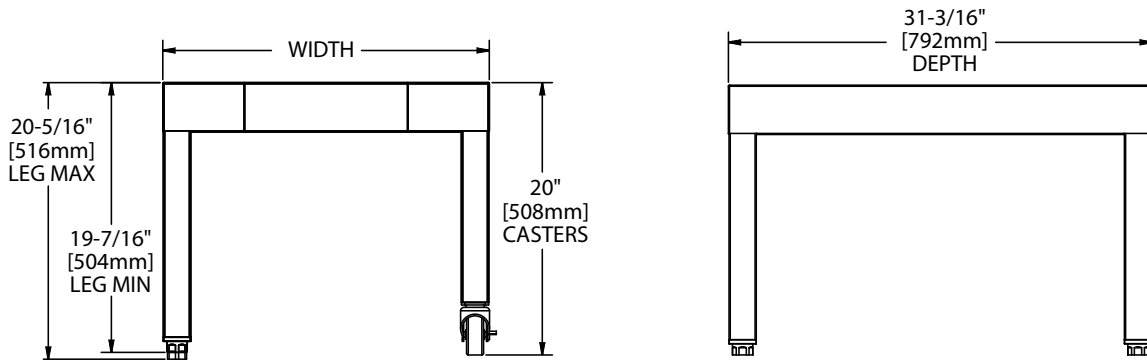

G24-BRL-STD