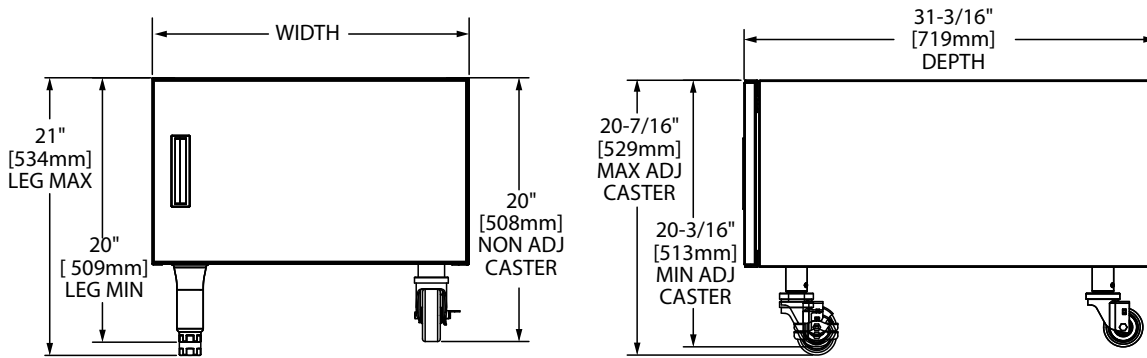

Specifications

BRL-STD: Shall be open frame stand models for G/GF broilers. Model _____ with stainless steel frame and legs, with adjustable feet. Broiler width x 31-3/16" (792 mm) deep x 20-5/16" (516 mm) high.

BRL-CAB: Shall be modular closed cabinets. Model _____ with stainless steel front and sides, aluminized interiors, 6" (152 mm) high chrome legs with adjustable feet. Base size: Broiler width x 31-3/16" (792 mm) deep x 21" (534 mm) high.

NOTE: Broilers supplied with casters must be installed with an approval restraining device.

G/GF Series Range Match Char-Broiler Equipment Stands

G24-BRL-STD

G24-BRL-CAB

Model Number	Description	Use With Broiler Model	Cu. Ft.	Ship Weight Lb/ Kg
G18-BRL-STD	Floor Stand 18" (456mm) Wide	G18-BRL & GF18-BRL	5	30/14
G24-BRL-STD	Floor Stand 24" (610mm) Wide	G24-BRL & GF24-BRL	5	40/18
G30-BRL-STD	Floor Stand 30" (762mm) Wide	G30-BRL & GF30-BRL	5	50/23
G36-BRL-STD	Floor Stand 36" (914mm) Wide	G36-BRL & GF36-BRL	5	60/27
G48-BRL-STD	Floor Stand 48" (1219mm) Wide	G48-BRL	5	70/32
G18-BRL-CAB	Closed Cabinet - 18" (457mm) Wide	G18-BRL & GF18-BRL	15	40/18
G24-BRL-CAB	Closed Cabinet - 24" (610mm) Wide	G24-BRL & GF24-BRL	15	40/18
G30-BRL-CAB	Closed Cabinet - 30" (762mm) Wide	G30-BRL & GF30-BRL	22	50/23
G36-BRL-CAB	Closed Cabinet - 36" (914mm) Wide	G36-BRL & GF36-BRL	22	50/23
G48-BRL-CAB	Closed Cabinet - 48" (1219mm) Wide	G48-BRL	37	75/34