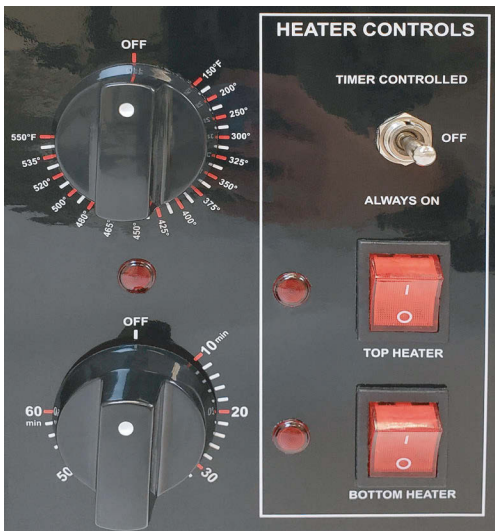

Multi-Function Counter Top Ovens

Multi-Function Operation

These multi-function counter top ovens come with either a 12" x 3" or 16" x 3" opening. The multiple switch configuration allows for separate top / bottom heater control, enabling it to be used as a salamander, baker or oven. It has a convenient "stay on" feature that keeps the oven on and eliminating start-up time for high volume locations. It can also be used with the 60 minute timer that will shut it off for timed products. The oven has a temperature range of 90-550°F degrees making it ideal for all types of cooking applications.

It is equipped with 3" long legs that make cleaning under it easy and convenient. Unlike ordinary counter top ovens, the fully insulated stainless steel cabinet will not reach an outside temperature of over 150°F, thereby reducing the possibility of accidental burns.

- ✓ Separate switches for top / bottom heaters
- ✓ Stay-on feature for high volume locations
- ✓ Timed operation for specific products
- ✓ Adjustable thermostat

Oven Functions:

Top Heater	Bottom Heater	Always ON	Timer Controlled	Function
ON	OFF	Continuous Heat	For Duration of Timer	Salamander
OFF	ON	Continuous Heat	For Duration of Timer	Baking
ON	ON	Continuous Heat	For Duration of Timer	Oven