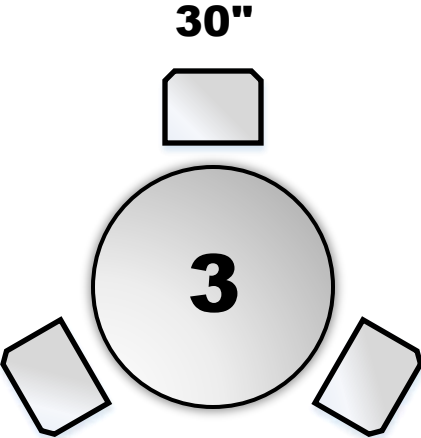

Restaurant Equippers
Recommended Seating

Table Shape: SQUARE / RECTANGLE

24" x 24"

30" x 24"

30" x 30"

36" x 36"

42" x 24"

42" x 30"

48" x 30"

Restaurant Equippers
Recommended Seating

Table Shape: Round

Restaurant Equippers
Recommended Seating

Table Shape:
Round & Square Folding

60" - Folding

72" x 30" - Folding

96" x 30" - Folding