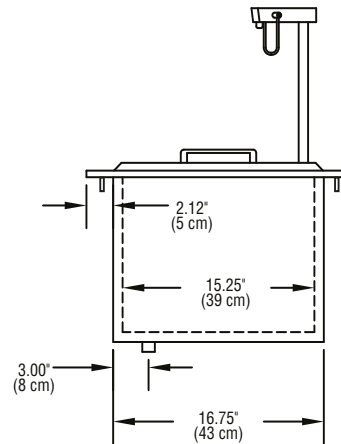

## Standard Features

- Top is 18-gauge stainless steel with raised die stamped opening
- Chrome plated wire strainer
- Glass filler is 9.5" high
- Pitcher filler is 13.5" high
- One-piece 20-gauge stainless steel lift-off cover with handle
- Liner of ice bin is high-impact ABS plastic with coved corners
- 1" diameter drain plumbed out the bottom
- High density environmentally friendly, Kyoto Protocol Compliant, Non ODP (Ozone Depletion Potential), Non GWP (Global Warming Potential) polyurethane foam throughout unit
- Exterior tank is made of galvanized steel

## Specifications

Top is 18-gauge stainless steel, has 1.37" (3 cm) overhang all around. Glass filler is 9.5" (24 cm) high, over die-stamped drain opening fitted with chrome-plated wire strainer. Pitcher filler is 13.5" (34 cm) high, over die-stamped drain opening fitted with chrome-plated wire strainer. Ice bin opening is die-stamped with .19" (5 mm) raised edges, measures 15.12" x 10.5" (38 cm x 27 cm), has one-piece 20-gauge stainless steel lift-off cover.

Liner of ice bin is high-impact ABS plastic, has rounded corners and is pitched to 1" (25 mm) diameter drain. Bin is insulated all around with high-density environmentally friendly, Kyoto Protocol Compliant, Non ODP (Ozone Depletion Potential), Non GWP (Global Warming Potential) polyurethane. Ice bin holds 45 pounds of ice.

Exterior body is 24-gauge galvanized steel.

Cutout dimensions are 21" (53 cm) x 17.75" (45 cm).

Plan View  
204, 204P

Mounting Stud Locations  
204, 204P

Elevation View  
204, 204P

Side View  
204, 204P

Specifications						
Model	L	D	H	Cutout Size	Cabinet Capacity	Ship Weight
204	24" (61 cm)	21" (53 cm)	22.6" (57 cm)	21" x 17.75" (53 cm x 45 cm)	45lbs (20kg)	47.5lbs (22kg)
204P	24" (61 cm)	21" (53 cm)	26.35" (67 cm)	21" x 17.75" (53 cm x 45 cm)	45lbs (20kg)	47.5lbs (22kg)