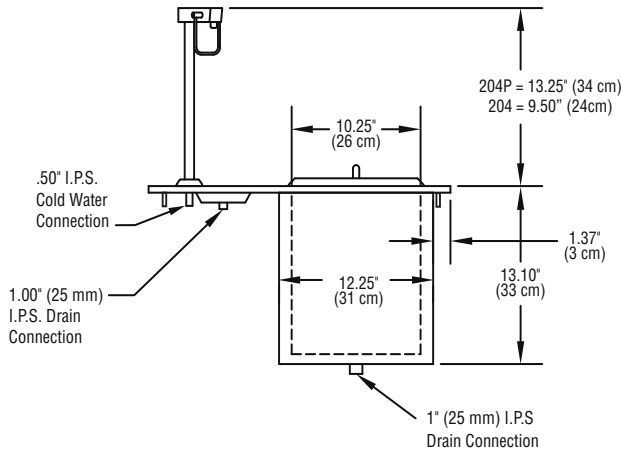

## Standard Features

- Top is 18-gauge stainless steel with raised die stamped opening
- Chrome plated wire strainer
- Glass filler is 9.5" high
- Pitcher filler is 13.5" high
- One-piece 20-gauge stainless steel lift-off cover with handle
- Liner of ice bin is high-impact ABS plastic with coved corners
- 1" diameter drain plumbed out the bottom
- High density environmentally friendly, Kyoto Protocol Compliant, Non ODP (Ozone Depletion Potential), Non GWP (Global Warming Potential) polyurethane foam throughout unit
- Exterior tank is made of galvanized steel

## Specifications

Top is 18-gauge stainless steel, has 1.37" (3 cm) overhang all around. Glass filler is 9.5" (24 cm) high, over die-stamped drain opening fitted with chrome-plated wire strainer. Pitcher filler is 13.5" (34 cm) high, over die-stamped drain opening fitted with chrome-plated wire strainer. Ice bin opening is die-stamped with .19" (5 mm) raised edges, measures 15.12" x 10.5" (38 cm x 27 cm), has one-piece 20-gauge stainless steel lift-off cover.

Liner of ice bin is high-impact ABS plastic, has rounded corners and is pitched to 1" (25 mm) diameter drain. Bin is insulated all around with high-density environmentally friendly, Kyoto Protocol Compliant, Non ODP (Ozone Depletion Potential), Non GWP (Global Warming Potential) polyurethane. Ice bin holds 45 pounds of ice.

Exterior body is 24-gauge galvanized steel.

Cutout dimensions are 21" (53 cm) x 17.75" (45 cm).

Plan View  
204, 204P

Mounting Stud Locations  
204, 204P

Elevation View  
204, 204P

Side View  
204, 204P

Specifications						
Model	L	D	H	Cutout Size	Cabinet Capacity	Ship Weight
204	24" (61 cm)	21" (53 cm)	22.6" (57 cm)	21" x 17.75" (53 cm x 45 cm)	45lbs (20kg)	47.5lbs (22kg)
204P	24" (61 cm)	21" (53 cm)	26.35" (67 cm)	21" x 17.75" (53 cm x 45 cm)	45lbs (20kg)	47.5lbs (22kg)