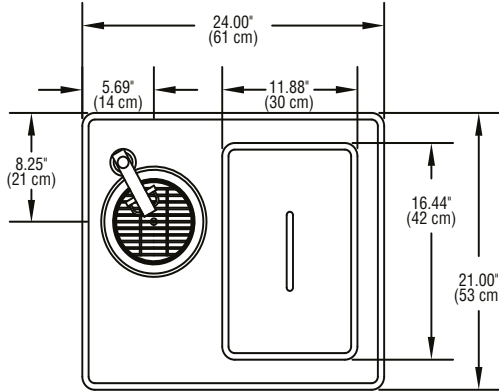

## Standard Features

- Top is 18-gauge stainless steel with raised die stamped opening
- Chrome plated wire strainer
- Glass filler is 9.5" high
- Pitcher filler is 13.5" high
- One-piece 20-gauge stainless steel lift-off cover with handle
- Liner of ice bin is high-impact ABS plastic with coved corners
- 1" diameter drain plumbed out the bottom
- High density environmentally friendly, Kyoto Protocol Compliant, Non ODP (Ozone Depletion Potential), Non GWP (Global Warming Potential) polyurethane foam throughout unit
- Exterior tank is made of galvanized steel

## Specifications

Top is 18-gauge stainless steel, has 1.37" (3 cm) overhang all around. Glass filler is 9.5" (24 cm) high, over die-stamped drain opening fitted with chrome-plated wire strainer. Pitcher filler is 13.5" (34 cm) high, over die-stamped drain opening fitted with chrome-plated wire strainer. Ice bin opening is die-stamped with .19" (5 mm) raised edges, measures 15.12" x 10.5" (38 cm x 27 cm), has one-piece 20-gauge stainless steel lift-off cover.

Liner of ice bin is high-impact ABS plastic, has rounded corners and is pitched to 1" (25 mm) diameter drain. Bin is insulated all around with high-density environmentally friendly, Kyoto Protocol Compliant, Non ODP (Ozone Depletion Potential), Non GWP (Global Warming Potential) polyurethane. Ice bin holds 45 pounds of ice.

Exterior body is 24-gauge galvanized steel.

Cutout dimensions are 21" (53 cm) x 17.75" (45 cm).

Plan View  
204, 204P

Mounting Stud Locations  
204, 204P

Elevation View  
204, 204P

Side View  
204, 204P

Specifications						
Model	L	D	H	Cutout Size	Cabinet Capacity	Ship Weight
204	24" (61 cm)	21" (53 cm)	22.6" (57 cm)	21" x 17.75" (53 cm x 45 cm)	45lbs (20kg)	47.5lbs (22kg)
204P	24" (61 cm)	21" (53 cm)	26.35" (67 cm)	21" x 17.75" (53 cm x 45 cm)	45lbs (20kg)	47.5lbs (22kg)