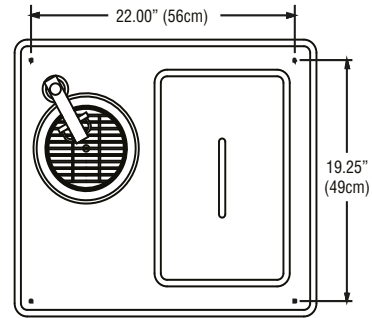

## Standard Features

- Top is 18-gauge stainless steel with raised die stamped opening
- Chrome plated wire strainer
- Glass filler is 9.5" high
- Pitcher filler is 13.5" high
- One-piece 20-gauge stainless steel lift-off cover with handle
- Liner of ice bin is high-impact ABS plastic with coved corners
- 1" diameter drain plumbed out the bottom
- High density environmentally friendly, Kyoto Protocol Compliant, Non ODP (Ozone Depletion Potential), Non GWP (Global Warming Potential) polyurethane foam throughout unit
- Exterior tank is made of galvanized steel

## Specifications

Top is 18-gauge stainless steel, has 1.37" (3 cm) overhang all around. Glass filler is 9.5" (24 cm) high, over die-stamped drain opening fitted with chrome-plated wire strainer. Pitcher filler is 13.5" (34 cm) high, over die-stamped drain opening fitted with chrome-plated wire strainer. Ice bin opening is die-stamped with .19" (5 mm) raised edges, measures 15.12" x 10.5" (38 cm x 27 cm), has one-piece 20-gauge stainless steel lift-off cover.

Liner of ice bin is high-impact ABS plastic, has rounded corners and is pitched to 1" (25 mm) diameter drain. Bin is insulated all around with high-density environmentally friendly, Kyoto Protocol Compliant, Non ODP (Ozone Depletion Potential), Non GWP (Global Warming Potential) polyurethane. Ice bin holds 45 pounds of ice.

Exterior body is 24-gauge galvanized steel.

Cutout dimensions are 21" (53 cm) x 17.75" (45 cm).

Plan View  
204, 204P

Mounting Stud Locations  
204, 204P

Elevation View  
204, 204P

Side View  
204, 204P

Specifications						
Model	L	D	H	Cutout Size	Cabinet Capacity	Ship Weight
204	24" (61 cm)	21" (53 cm)	22.6" (57 cm)	21" x 17.75" (53 cm x 45 cm)	45lbs (20kg)	47.5lbs (22kg)
204P	24" (61 cm)	21" (53 cm)	26.35" (67 cm)	21" x 17.75" (53 cm x 45 cm)	45lbs (20kg)	47.5lbs (22kg)