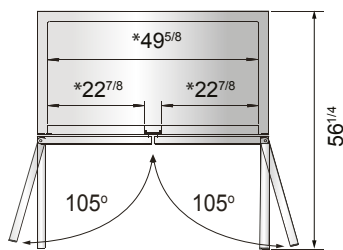

Toll Free: 855-855-0399 Email: info@atosausa.com
 www.atosa.com | www.atosausa.com
 California, Colorado, Florida, Georgia, Illinois,
 Massachusetts, New Jersey, Ohio, Texas, Washington

SPECIFICATIONS

Models	Door	Capacity (Cu.Ft.)	Shelves	Casters (inch)	Amps (A)	Voltage (V/Hz/Ph)	HP	Refrigerant	Exterior Dimensions (inch)	Net Weight (lbs)	Gross Weight (lbs)
MBF8505GR(L)	1	19.1	3	4	2.1	115/60/1	1/7	R290	27×31 ^{7/10} ×83 ^{1/10}	249	282
MBF8507GR	2	43.8	6	4	3.2	115/60/1	1/5	R290	54 ^{2/5} ×31 ^{7/10} ×83 ^{1/10}	397	452
MBF8508GR	3	68	9	4	4.2	115/60/1	1/4	R290	81 ^{9/10} ×31 ^{7/10} ×83 ^{1/10}	538	615

PLAN VIEW

MBF8505GR(L)

MBF8507GR

MBF8508GR

*Interior Dimensions

SELF-CLOSING AND STAY OPEN DOOR FEATURE

Casters

Epoxy shelves