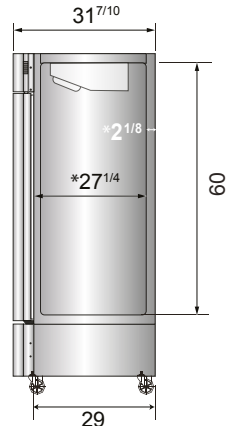

Toll Free: 855-855-0399 Email: info@atosausa.com
 www.atosa.com | www.atosausa.com
 California, Colorado, Florida, Georgia, Illinois,
 Massachusetts, New Jersey, Ohio, Texas, Washington

SPECIFICATIONS

Models	Door	Capacity (Cu.Ft.)	Shelves	Casters (inch)	Amps (A)	Voltage (V/Hz/Ph)	HP	Refrigerant	Exterior Dimensions (inch)	Net Weight (lbs)	Gross Weight (lbs)
MBF8505GR(L)	1	19.1	3	4	2.1	115/60/1	1/7	R290	27×31 ^{7/10} ×83 ^{1/10}	249	282
MBF8507GR	2	43.8	6	4	3.2	115/60/1	1/5	R290	54 ^{2/5} ×31 ^{7/10} ×83 ^{1/10}	397	452
MBF8508GR	3	68	9	4	4.2	115/60/1	1/4	R290	81 ^{9/10} ×31 ^{7/10} ×83 ^{1/10}	538	615

PLAN VIEW

MBF8505GR(L)

MBF8507GR

MBF8508GR

*Interior Dimensions

SELF-CLOSING AND STAY OPEN DOOR FEATURE

Casters

Epoxy shelves

Door lock

Down duct

Temperature control