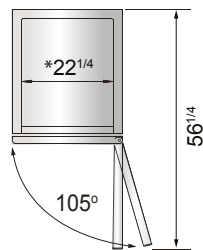

Toll Free: 855-855-0399 Email: info@atosausa.com
 www.atosa.com | www.atosausa.com
 California, Colorado, Florida, Georgia, Illinois,
 Massachusetts, New Jersey, Ohio, Texas, Washington

SPECIFICATIONS

Models	Door	Capacity (Cu.Ft.)	Shelves	Casters (inch)	Amps (A)	Voltage (V/Hz/Ph)	HP	Refrigerant	Exterior Dimensions (inch)	Net Weight (lbs)	Gross Weight (lbs)
MBF8505GR(L)	1	19.1	3	4	2.1	115/60/1	1/7	R290	27×31 ^{7/10} ×83 ^{1/10}	249	282
MBF8507GR	2	43.8	6	4	3.2	115/60/1	1/5	R290	54 ^{2/5} ×31 ^{7/10} ×83 ^{1/10}	397	452
MBF8508GR	3	68	9	4	4.2	115/60/1	1/4	R290	81 ^{9/10} ×31 ^{7/10} ×83 ^{1/10}	538	615

PLAN VIEW

MBF8505GR(L)

MBF8507GR

MBF8508GR

*Interior Dimensions

SELF-CLOSING AND STAY OPEN DOOR FEATURE

Casters

Epoxy shelves