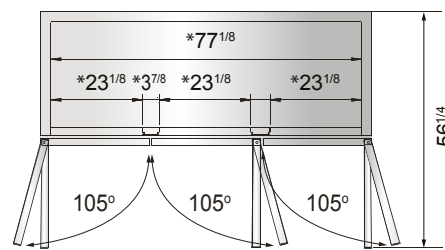

Toll Free: 855-855-0399 Email: info@atosausa.com
 www.atosa.com | www.atosausa.com
 California, Colorado, Florida, Georgia, Illinois,
 Massachusetts, New Jersey, Ohio, Texas, Washington

SPECIFICATIONS

Models	Door	Capacity (Cu.Ft.)	Shelves	Casters (inch)	Amps (A)	Voltage (V/Hz/Ph)	HP	Refrigerant	Exterior Dimensions (inch)	Net Weight (lbs)	Gross Weight (lbs)
MBF8505GR(L)	1	19.1	3	4	2.1	115/60/1	1/7	R290	27×31 ^{7/10} ×83 ^{1/10}	249	282
MBF8507GR	2	43.8	6	4	3.2	115/60/1	1/5	R290	54 ^{2/5} ×31 ^{7/10} ×83 ^{1/10}	397	452
MBF8508GR	3	68	9	4	4.2	115/60/1	1/4	R290	81 ^{9/10} ×31 ^{7/10} ×83 ^{1/10}	538	615

PLAN VIEW

MBF8505GR(L)

MBF8507GR

MBF8508GR

*Interior Dimensions

SELF-CLOSING AND STAY OPEN DOOR FEATURE

Casters

Epoxy shelves