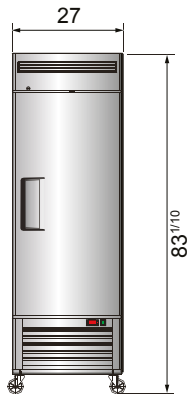

Bottom Mount Reach-In Refrigerators

MODELS:

MBF8505GR / MBF8505GRL
MBF8507GR / MBF8508GR

Standard Features

- Bottom mount compressor units with environmentally friendly R290 refrigerant
- Stainless steel exterior & interior
- Left hand hinge model available (MBF8505GRL)
- Dixell digital controller
- Maintains temperatures between 33°F – 40°F
- LED interior light(s)
- Recessed door handle(s)
- Door lock(s) standard
- Magnetic door gasket(s) standard for positive door seal
- Pre-installed casters
- Three(3) pre-installed shelves per section
- Down duct refrigeration to ensure even distribution of air

Toll Free: 855-855-0399 Email: info@atosausa.com
 www.atosa.com | www.atosausa.com
 California, Colorado, Florida, Georgia, Illinois,
 Massachusetts, New Jersey, Ohio, Texas, Washington

SPECIFICATIONS

Models	Door	Capacity (Cu.Ft.)	Shelves	Casters (inch)	Amps (A)	Voltage (V/Hz/Ph)	HP	Refrigerant	Exterior Dimensions (inch)	Net Weight (lbs)	Gross Weight (lbs)
MBF8505GR(L)	1	19.1	3	4	2.1	115/60/1	1/7	R290	27×31 ^{7/10} ×83 ^{1/10}	249	282
MBF8507GR	2	43.8	6	4	3.2	115/60/1	1/5	R290	54 ^{2/5} ×31 ^{7/10} ×83 ^{1/10}	397	452
MBF8508GR	3	68	9	4	4.2	115/60/1	1/4	R290	81 ^{9/10} ×31 ^{7/10} ×83 ^{1/10}	538	615

PLAN VIEW

MBF8505GR(L)

MBF8507GR

MBF8508GR

*Interior Dimensions

SELF-CLOSING AND STAY OPEN DOOR FEATURE

Casters

Epoxy shelves