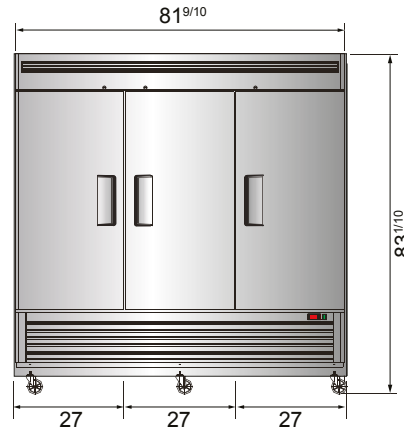

Bottom Mount Reach-In Refrigerators

MODELS:

MBF8505GR / MBF8505GRL
MBF8507GR / MBF8508GR

Standard Features

- Bottom mount compressor units with environmentally friendly R290 refrigerant
- Stainless steel exterior & interior
- Left hand hinge model available (MBF8505GRL)
- Dixell digital controller
- Maintains temperatures between 33°F – 40°F
- LED interior light(s)
- Recessed door handle(s)
- Door lock(s) standard
- Magnetic door gasket(s) standard for positive door seal
- Pre-installed casters
- Three(3) pre-installed shelves per section
- Down duct refrigeration to ensure even distribution of air

Toll Free: 855-855-0399 Email: info@atosausa.com
 www.atosa.com | www.atosausa.com
 California, Colorado, Florida, Georgia, Illinois,
 Massachusetts, New Jersey, Ohio, Texas, Washington

SPECIFICATIONS

Models	Door	Capacity (Cu.Ft.)	Shelves	Casters (inch)	Amps (A)	Voltage (V/Hz/Ph)	HP	Refrigerant	Exterior Dimensions (inch)	Net Weight (lbs)	Gross Weight (lbs)
MBF8505GR(L)	1	19.1	3	4	2.1	115/60/1	1/7	R290	27×31 ^{7/10} ×83 ^{1/10}	249	282
MBF8507GR	2	43.8	6	4	3.2	115/60/1	1/5	R290	54 ^{2/5} ×31 ^{7/10} ×83 ^{1/10}	397	452
MBF8508GR	3	68	9	4	4.2	115/60/1	1/4	R290	81 ^{9/10} ×31 ^{7/10} ×83 ^{1/10}	538	615

PLAN VIEW

MBF8505GR(L)

MBF8507GR

MBF8508GR

*Interior Dimensions

SELF-CLOSING AND STAY OPEN DOOR FEATURE

Casters

Epoxy shelves