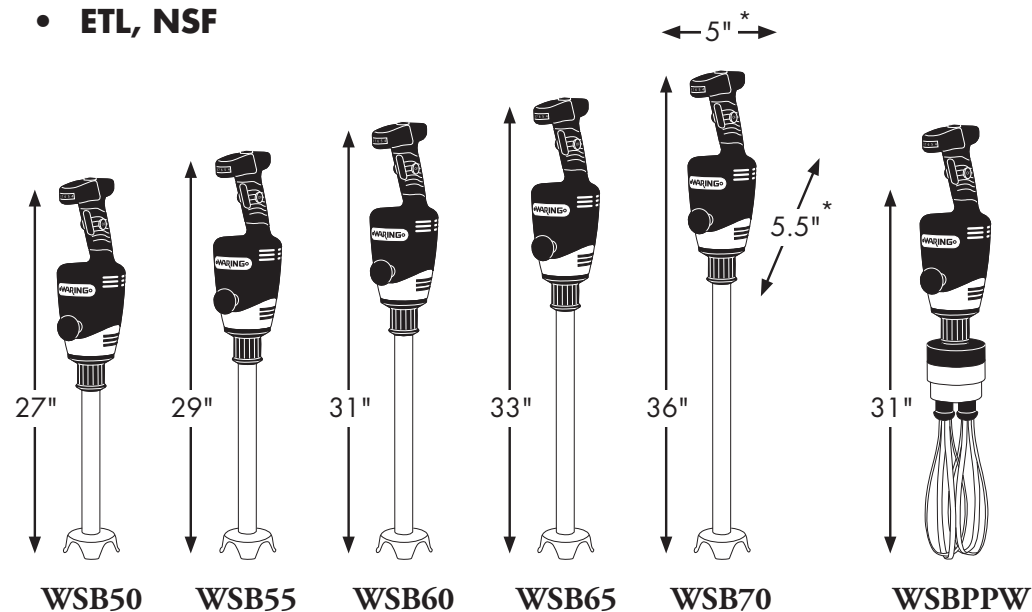

Ordering Information

Description	Catalog #	Std Pkg.	Ship Wt. (Lbs.)	Cubic Feet	UPC Code
12" Big Stix® Immersion Blender	WSB50	2	9.5	1.70	040072002137
14" Big Stix® Immersion Blender	WSB55	2	9.75	1.90	040072002120
16" Big Stix® Immersion Blender	WSB60	2	10.0	2.10	040072002113
18" Big Stix® Immersion Blender	WSB65	2	10.25	2.30	040072002878
21" Big Stix® Immersion Blender	WSB70	2	10.38	2.60	040072002885
12" Stainless Steel Shaft	WSB50ST	6	2.5	1.59	040072002540
14" Stainless Steel Shaft	WSB55ST	6	2.75	1.96	040072002557
16" Stainless Steel Shaft	WSB60ST	6	3.0	2.17	040072002564
18" Stainless Steel Shaft	WSB65ST	6	3.25	2.38	040072002922
21" Stainless Steel Shaft	WSB70ST	6	3.38	2.70	040072002939
10" Big Stix® Whisk	WSBPPW	2	22.0	2.94	040072008184
10" Whisk Attachment	WSB2W	4	18.2	1.20	040072009242
2 Stainless Steel Whipping Paddles	WSBWP	10	1.5	0.07	040072008504
Bowl Clamp	WSBBC	1	4.0	0.13	040072006937
Wall Mount Hanger	WSB01	64	32.1	1.66	040072002380
Big Stix® Power Pack	WSBPP	2	7.0	1.27	040072002649

* 5" width and 5.5" depth are the same for all five immersion blenders and whisk

Optional Accessories

Waring makes it easy to do more than just blend. The 10" Stainless Steel Whisk Attachment quickly transforms the Big Stik® into a gentle giant as it whips delicate egg whites, creams to any consistency and mashes potatoes in record time with its heavy-duty construction. The bowl clamp lightens the load for hands-free operation while the wall-mount hanger provides an easy storage option.